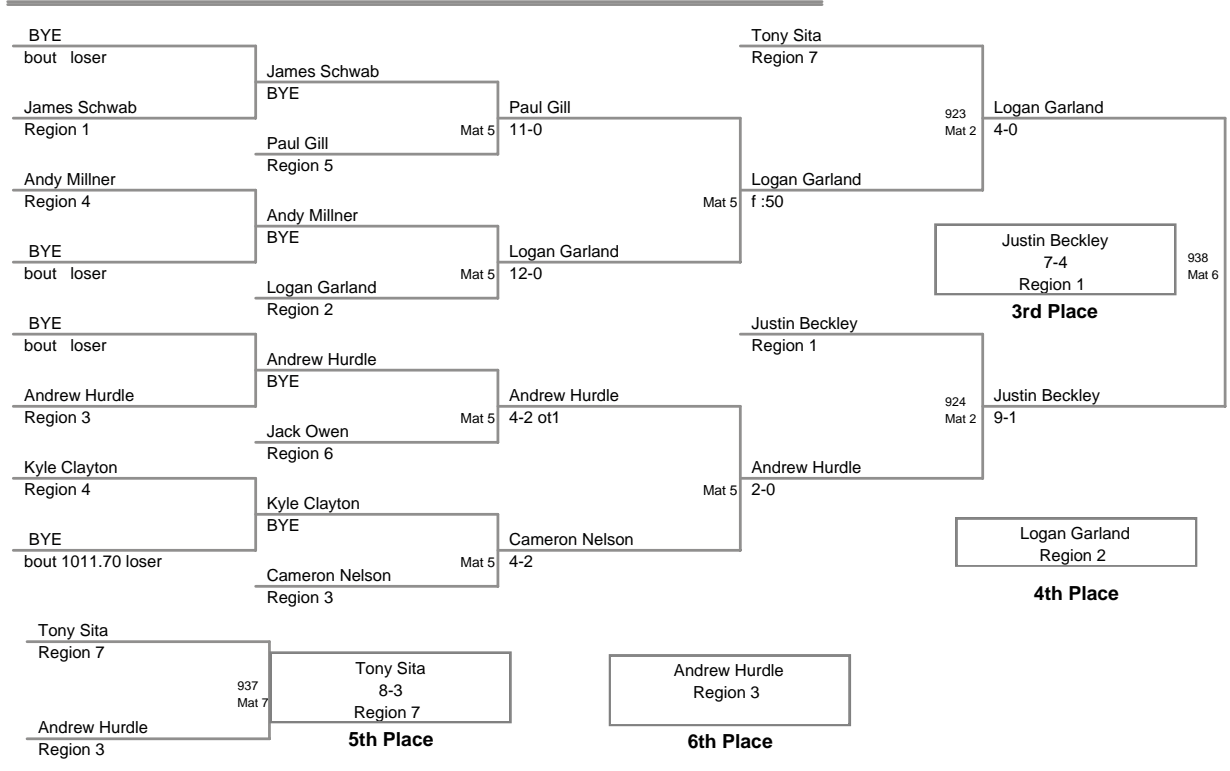

MD State Champ.  
10U

**55 Lbs**

**MD State Champ.  
10U**

**60 Lbs**

MD State Champ.  
10U

**65 Lbs**

MD State Champ.  
10U

**70 Lbs**

MD State Champ.  
10U

**75 Lbs**

MD State Champ.  
10U

**80 Lbs**

MD State Champ.  
10U

**85 Lbs**

**MD State Champ.  
10U**

**90 Lbs**

MD State Champ.  
10U

**97 Lbs**

MD State Champ.  
10U

**105 Lbs**

MD State Champ.  
10U

**135 Lbs**