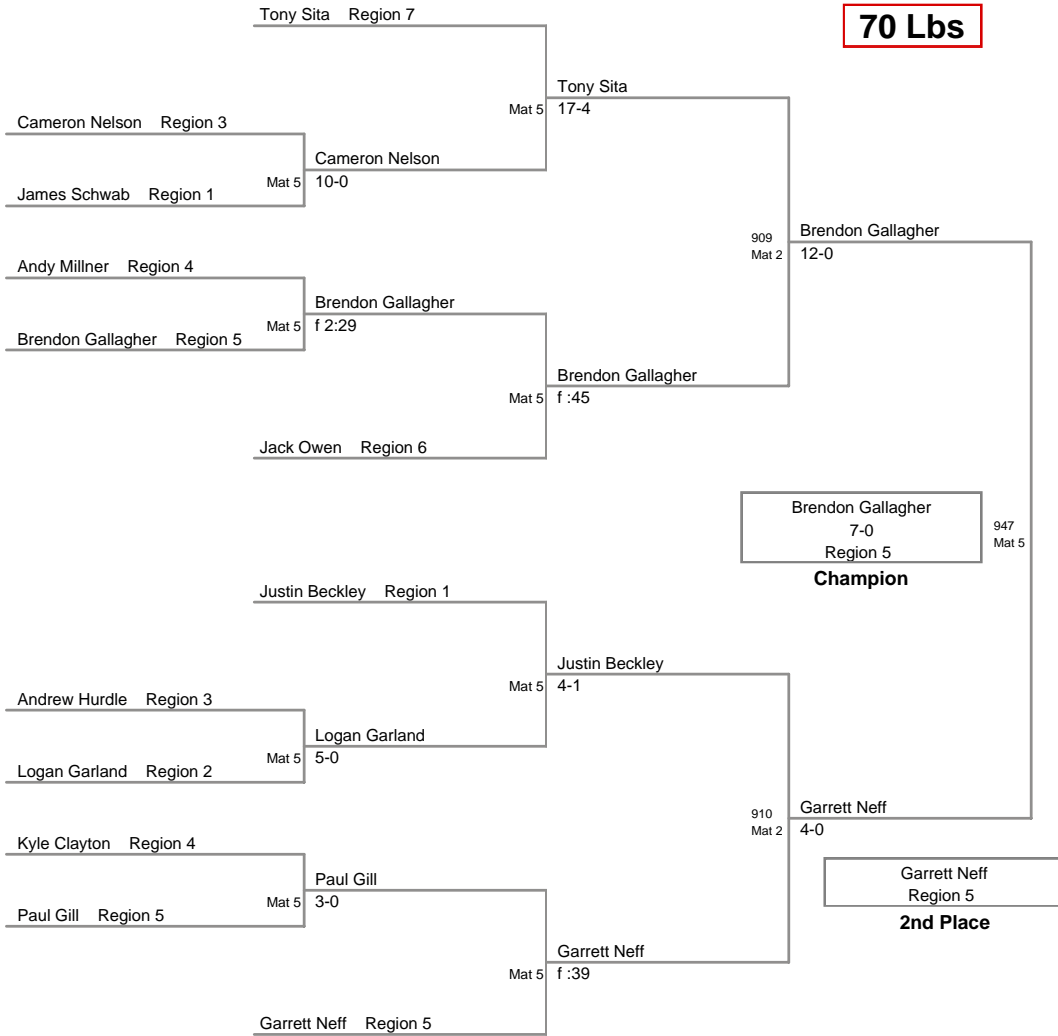

MD State Champ.  
10U

**55 Lbs**

**MD State Champ.  
10U**

**60 Lbs**

MD State Champ.  
10U

**65 Lbs**

MD State Champ.  
10U

**70 Lbs**

MD State Champ.  
10U

**75 Lbs**

MD State Champ.  
10U

**80 Lbs**

MD State Champ.  
10U

**85 Lbs**

**MD State Champ.  
10U**

**90 Lbs**

MD State Champ.  
10U

**97 Lbs**

MD State Champ.  
10U

**105 Lbs**

MD State Champ.  
10U

**135 Lbs**