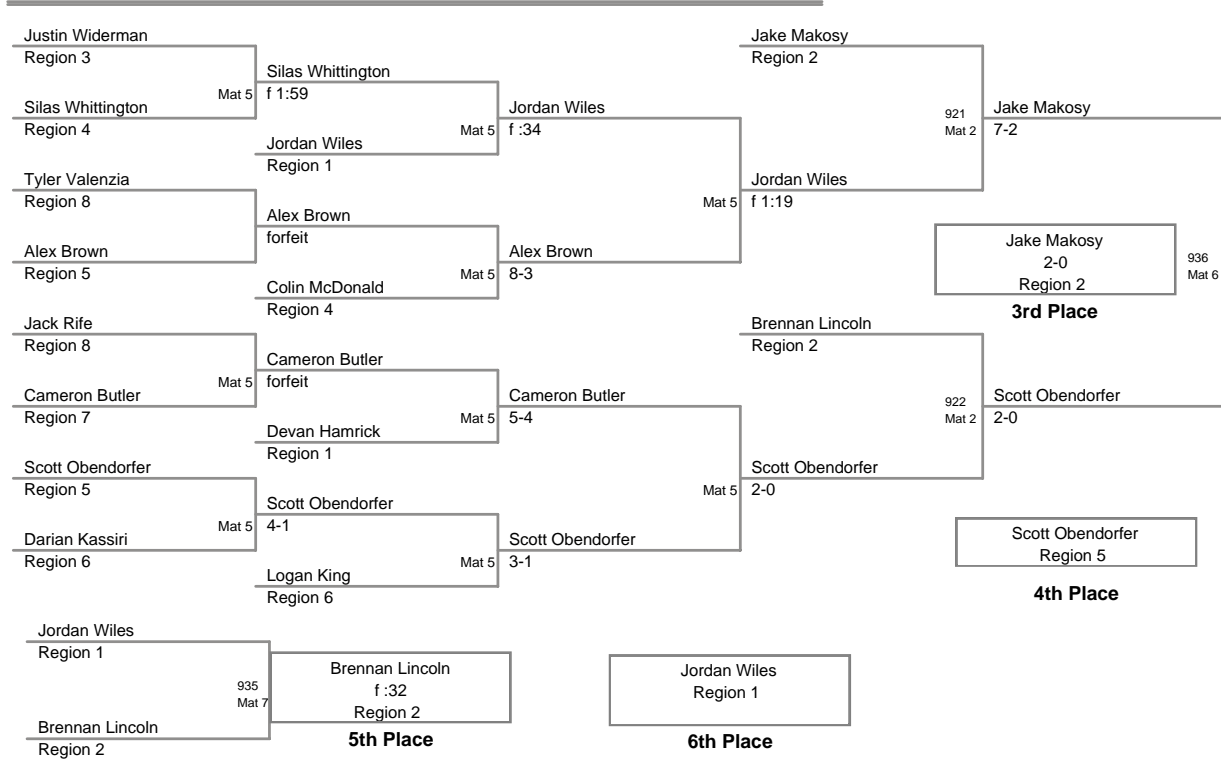

MD State Champ.  
10U

**55 Lbs**

**MD State Champ.  
10U**

**60 Lbs**

MD State Champ.  
10U

**65 Lbs**

MD State Champ.  
10U

**70 Lbs**

MD State Champ.  
10U

**75 Lbs**

MD State Champ.  
10U

**80 Lbs**

MD State Champ.  
10U

**85 Lbs**

**MD State Champ.  
10U**

**90 Lbs**

MD State Champ.  
10U

**97 Lbs**

MD State Champ.  
10U

**105 Lbs**

MD State Champ.  
10U

**135 Lbs**