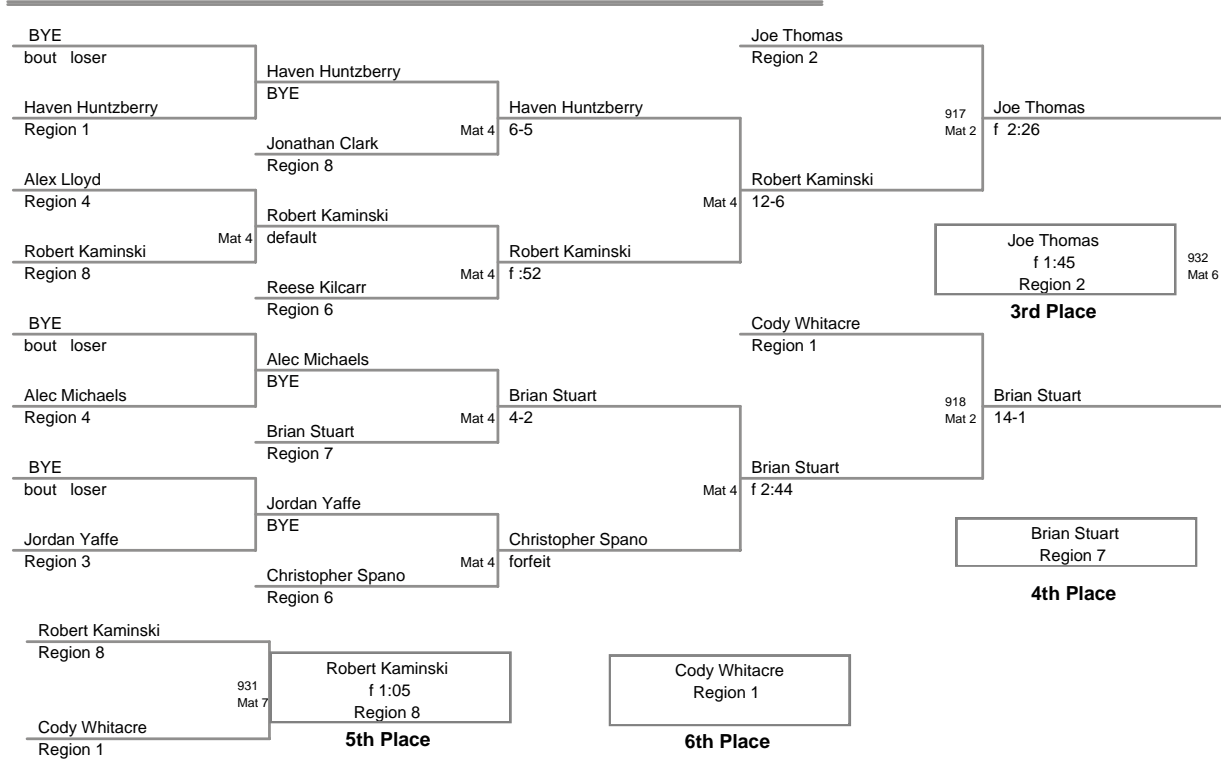

MD State Champ.  
10U

**55 Lbs**

**MD State Champ.  
10U**

**60 Lbs**

MD State Champ.  
10U

**65 Lbs**

MD State Champ.  
10U

**70 Lbs**

MD State Champ.  
10U

**75 Lbs**

MD State Champ.  
10U

**80 Lbs**

MD State Champ.  
10U

**85 Lbs**

**MD State Champ.  
10U**

**90 Lbs**