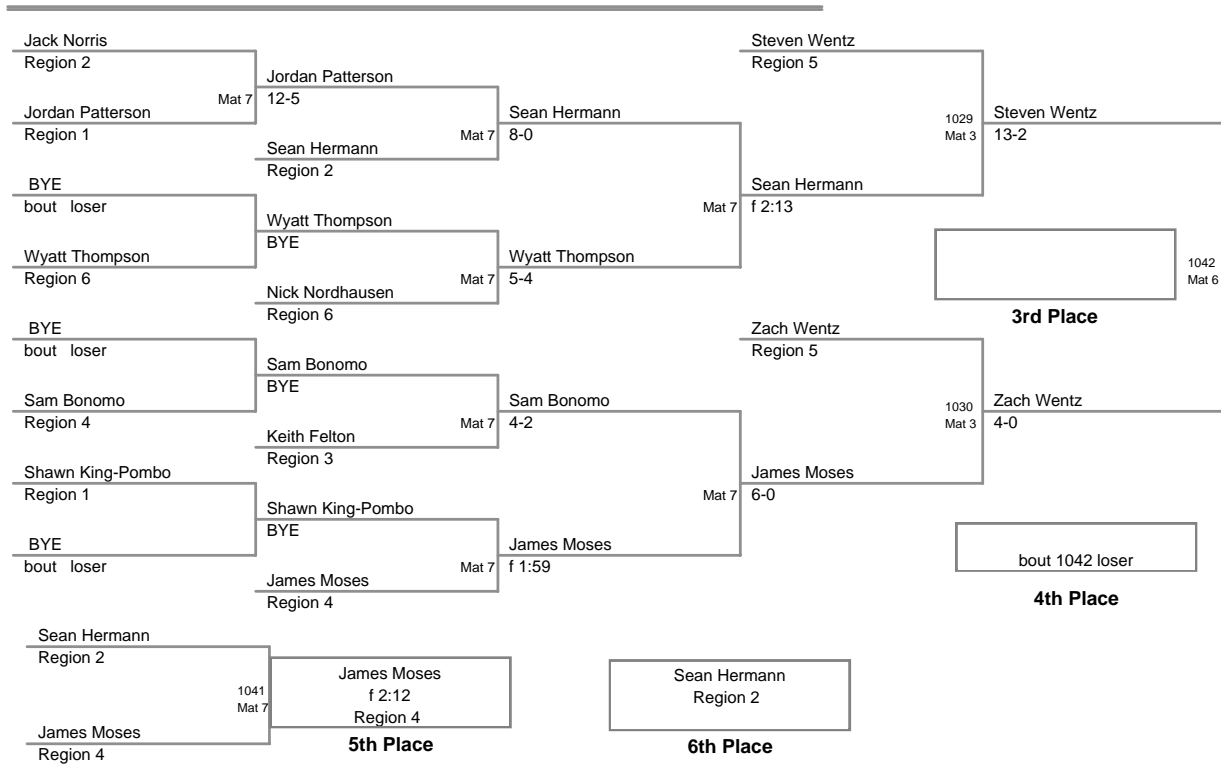

MD State Champ.  
10U

**75 Lbs**

MD State Champ.  
10U

**80 Lbs**

MD State Champ.  
10U

**85 Lbs**

**MD State Champ.  
10U**

**90 Lbs**