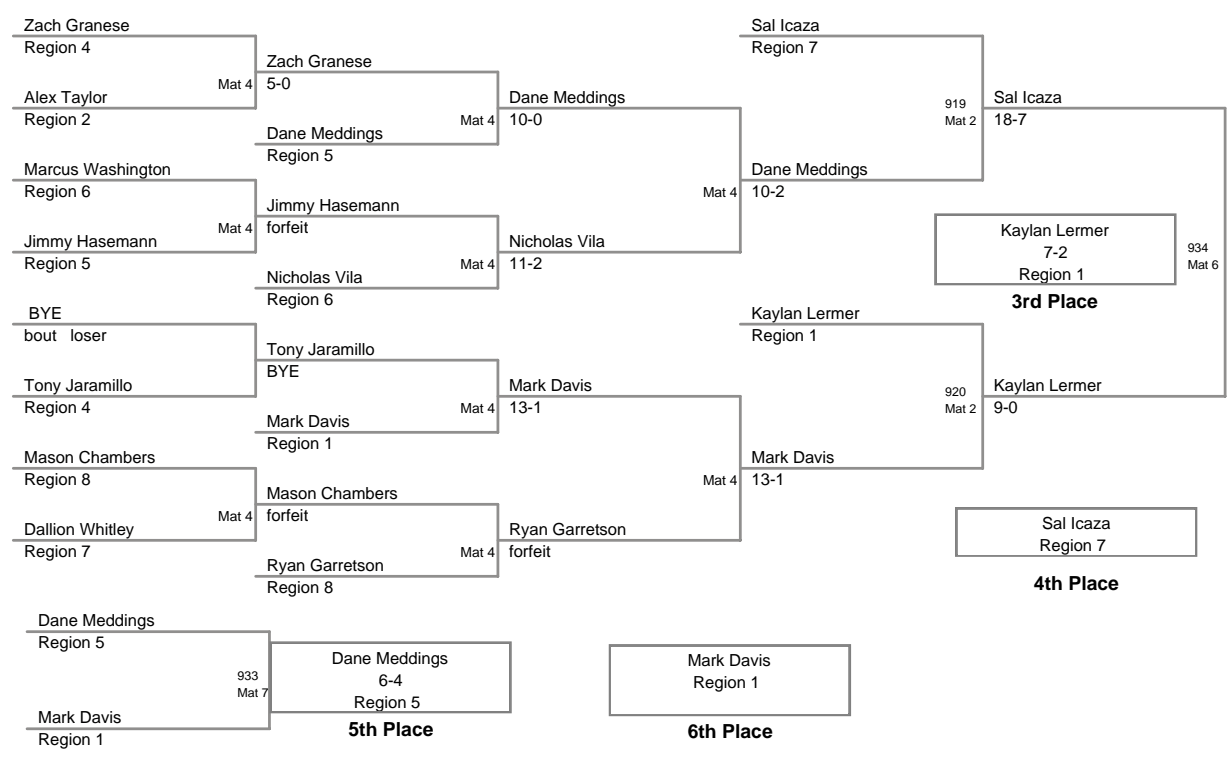

MD State Champ.  
10U

**55 Lbs**

**MD State Champ.  
10U**

**60 Lbs**

MD State Champ.  
10U

**65 Lbs**

MD State Champ.  
10U

**70 Lbs**

MD State Champ.  
10U

**75 Lbs**

MD State Champ.  
10U

**80 Lbs**

MD State Champ.  
10U

**85 Lbs**

**MD State Champ.  
10U**

**90 Lbs**

MD State Champ.  
10U

**97 Lbs**

MD State Champ.  
10U

**105 Lbs**

MD State Champ.  
10U

**135 Lbs**