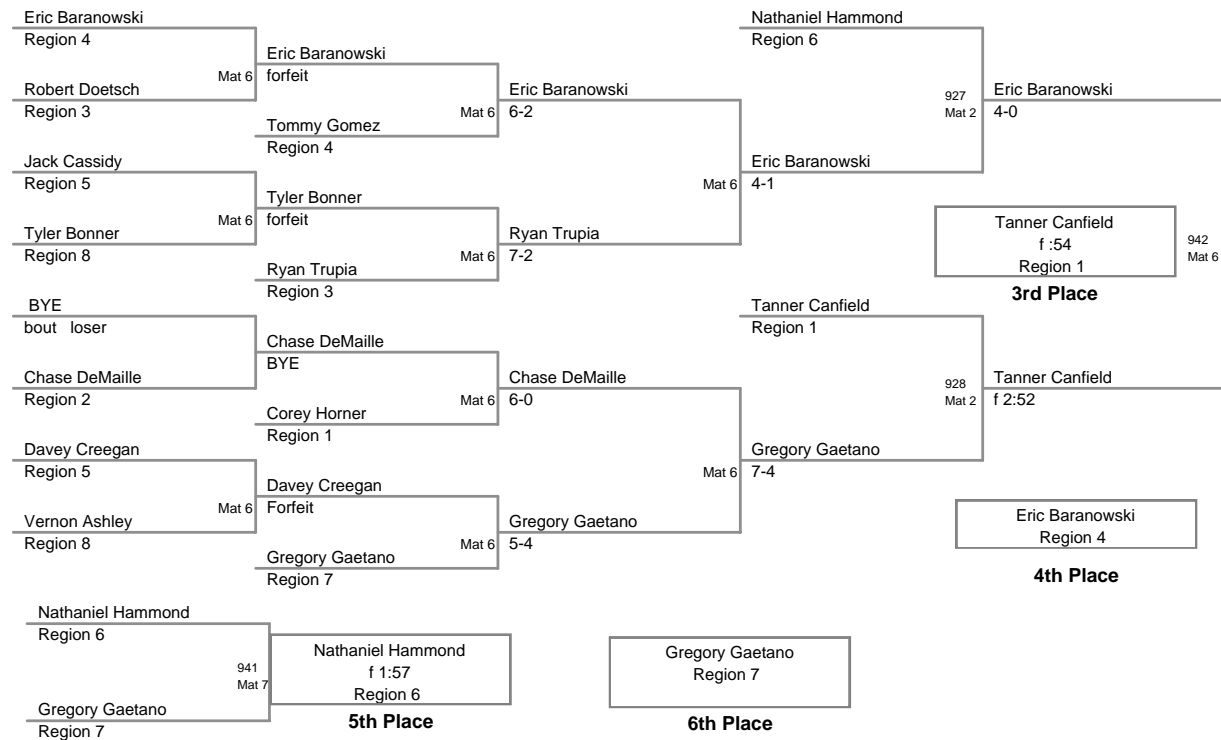

MD State Champ.  
10U

**55 Lbs**

**MD State Champ.  
10U**

**60 Lbs**

MD State Champ.  
10U

**65 Lbs**

MD State Champ.  
10U

**70 Lbs**

MD State Champ.  
10U

**75 Lbs**

MD State Champ.  
10U

**80 Lbs**

MD State Champ.  
10U

**85 Lbs**

**MD State Champ.  
10U**

**90 Lbs**

MD State Champ.  
10U

**97 Lbs**

MD State Champ.  
10U

**105 Lbs**

MD State Champ.  
10U

**135 Lbs**