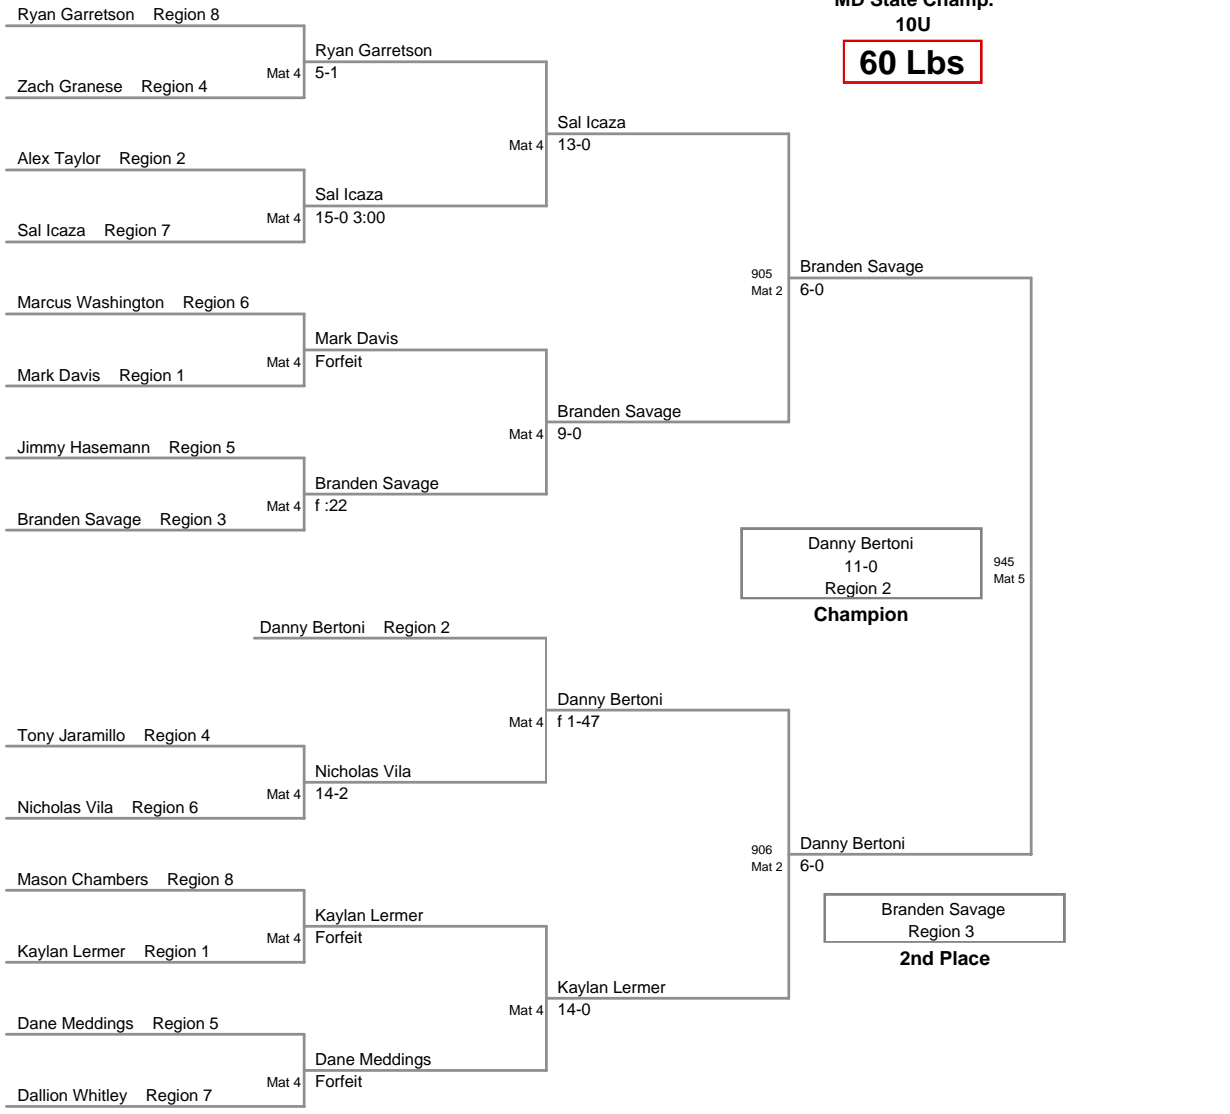

MD State Champ.  
10U

**55 Lbs**

**MD State Champ.  
10U**

**60 Lbs**

MD State Champ.  
10U

**65 Lbs**

MD State Champ.  
10U

**70 Lbs**

MD State Champ.  
10U

**75 Lbs**

MD State Champ.  
10U

**80 Lbs**

MD State Champ.  
10U

**85 Lbs**

**MD State Champ.  
10U**

**90 Lbs**

MD State Champ.  
10U

**97 Lbs**

MD State Champ.  
10U

**105 Lbs**

MD State Champ.  
10U

**135 Lbs**