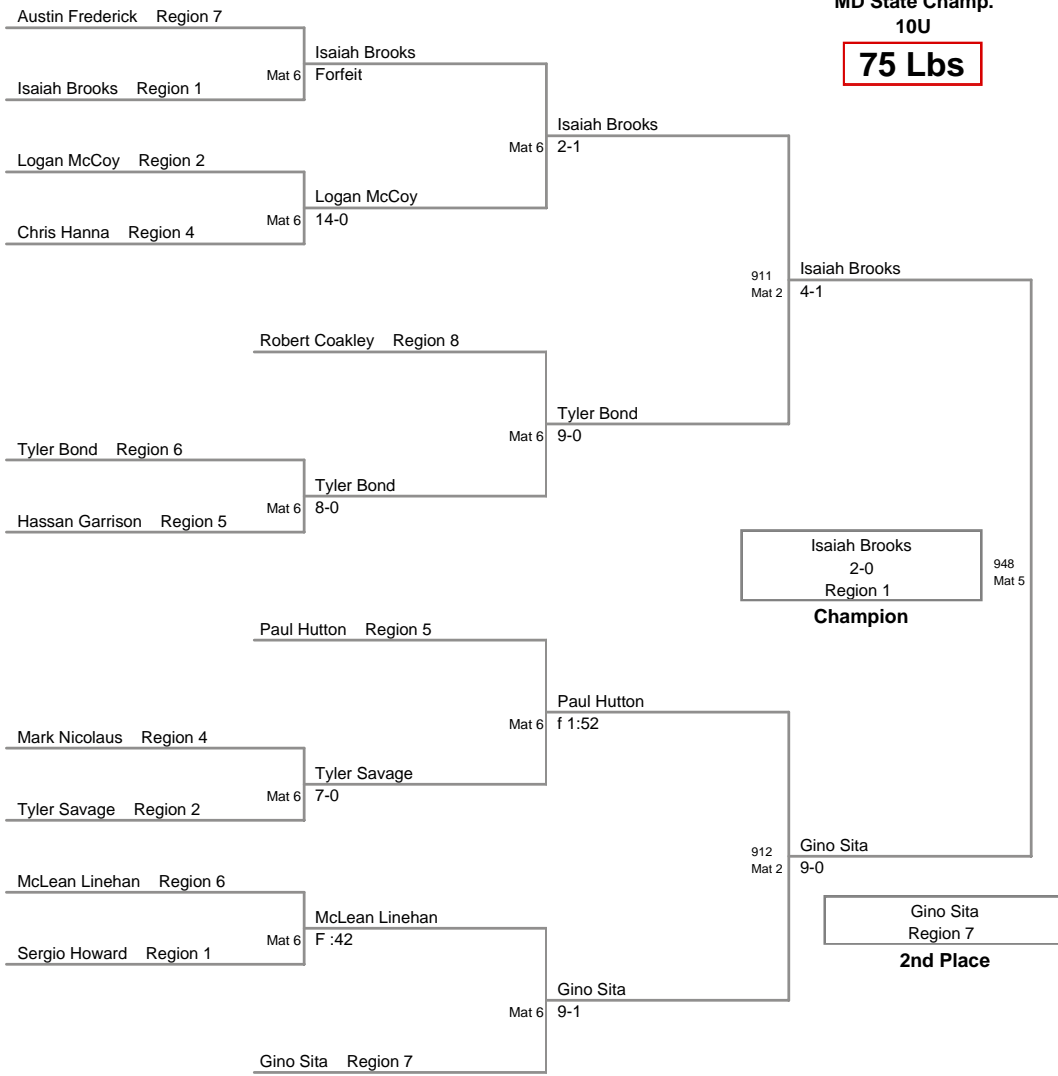

MD State Champ.  
10U

**55 Lbs**

**MD State Champ.  
10U**

**60 Lbs**

MD State Champ.  
10U

**65 Lbs**

MD State Champ.  
10U

**70 Lbs**

MD State Champ.  
10U

**75 Lbs**

MD State Champ.  
10U

**80 Lbs**

MD State Champ.  
10U

**85 Lbs**

**MD State Champ.  
10U**

**90 Lbs**

MD State Champ.  
10U

**97 Lbs**

MD State Champ.  
10U

**105 Lbs**

MD State Champ.  
10U

**135 Lbs**