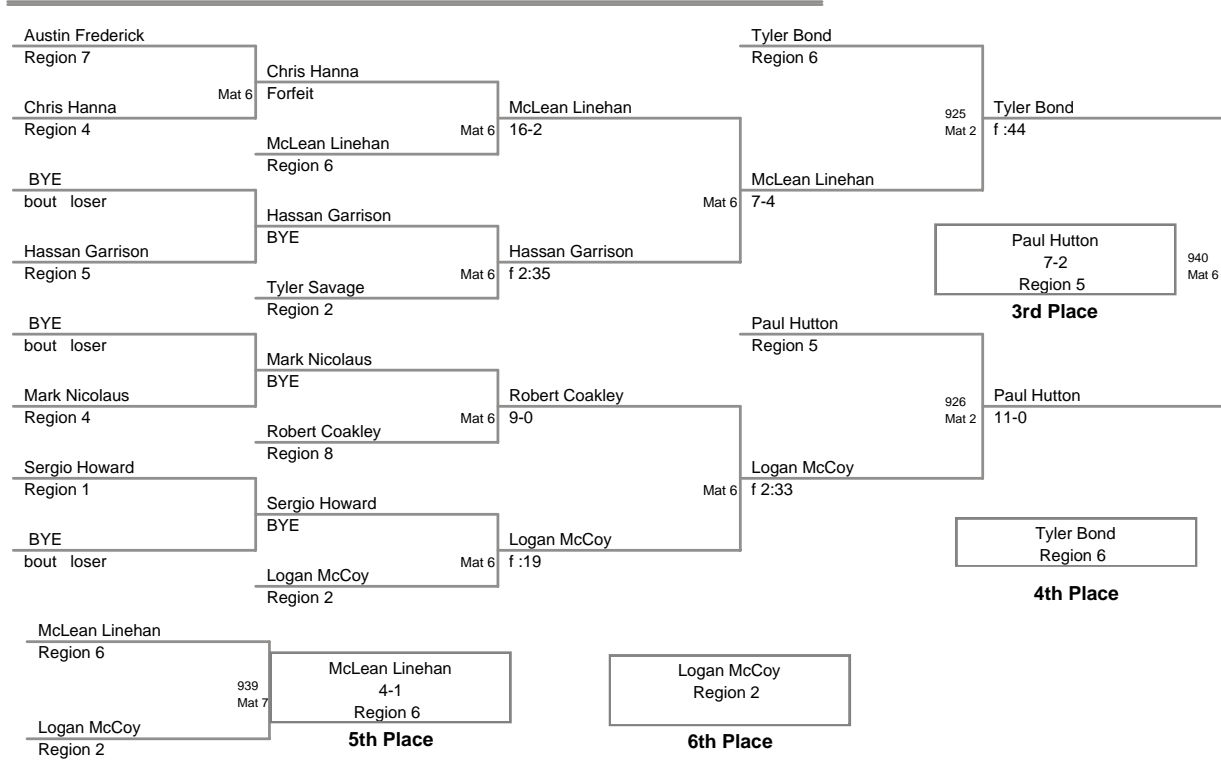

MD State Champ.  
10U

**55 Lbs**

**MD State Champ.  
10U**

**60 Lbs**

MD State Champ.  
10U

**65 Lbs**

MD State Champ.  
10U

**70 Lbs**

MD State Champ.  
10U

**75 Lbs**

MD State Champ.  
10U

**80 Lbs**

MD State Champ.  
10U

**85 Lbs**

**MD State Champ.  
10U**

**90 Lbs**