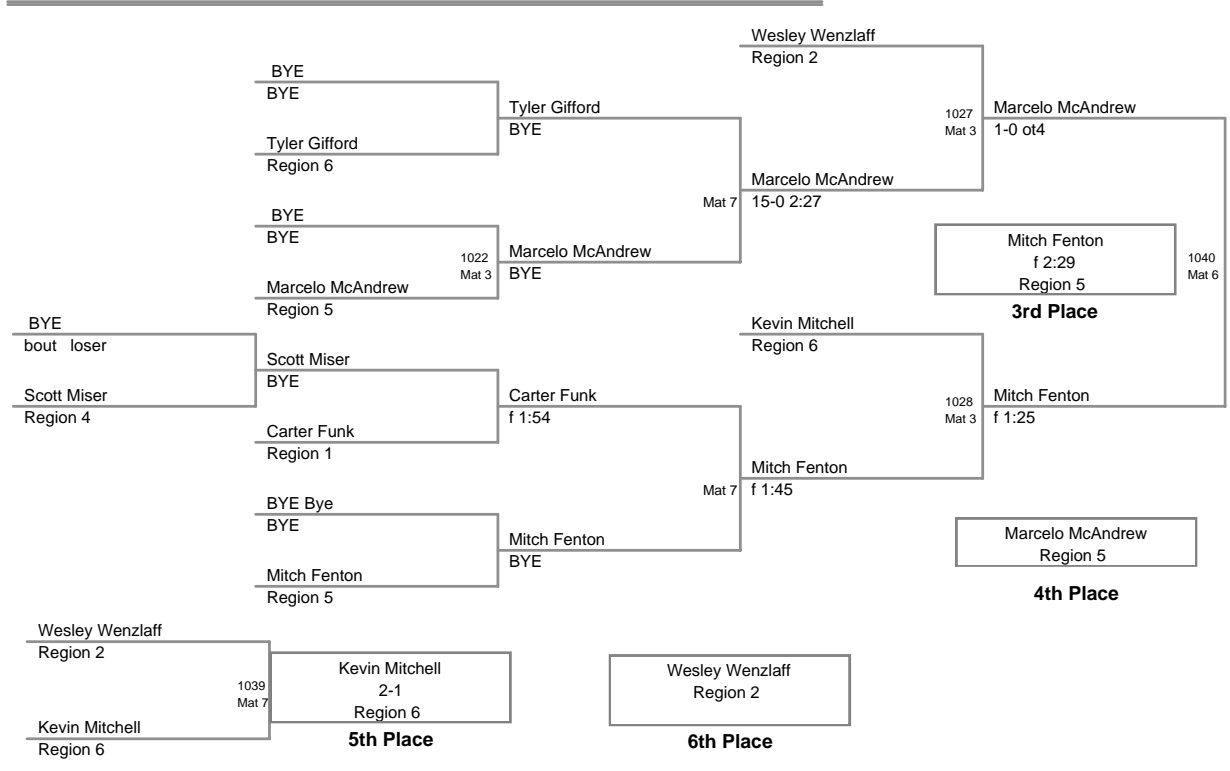

MD State Champ.  
10U

**75 Lbs**

MD State Champ.  
10U

**80 Lbs**

MD State Champ.  
10U

**85 Lbs**

**MD State Champ.  
10U**

**90 Lbs**