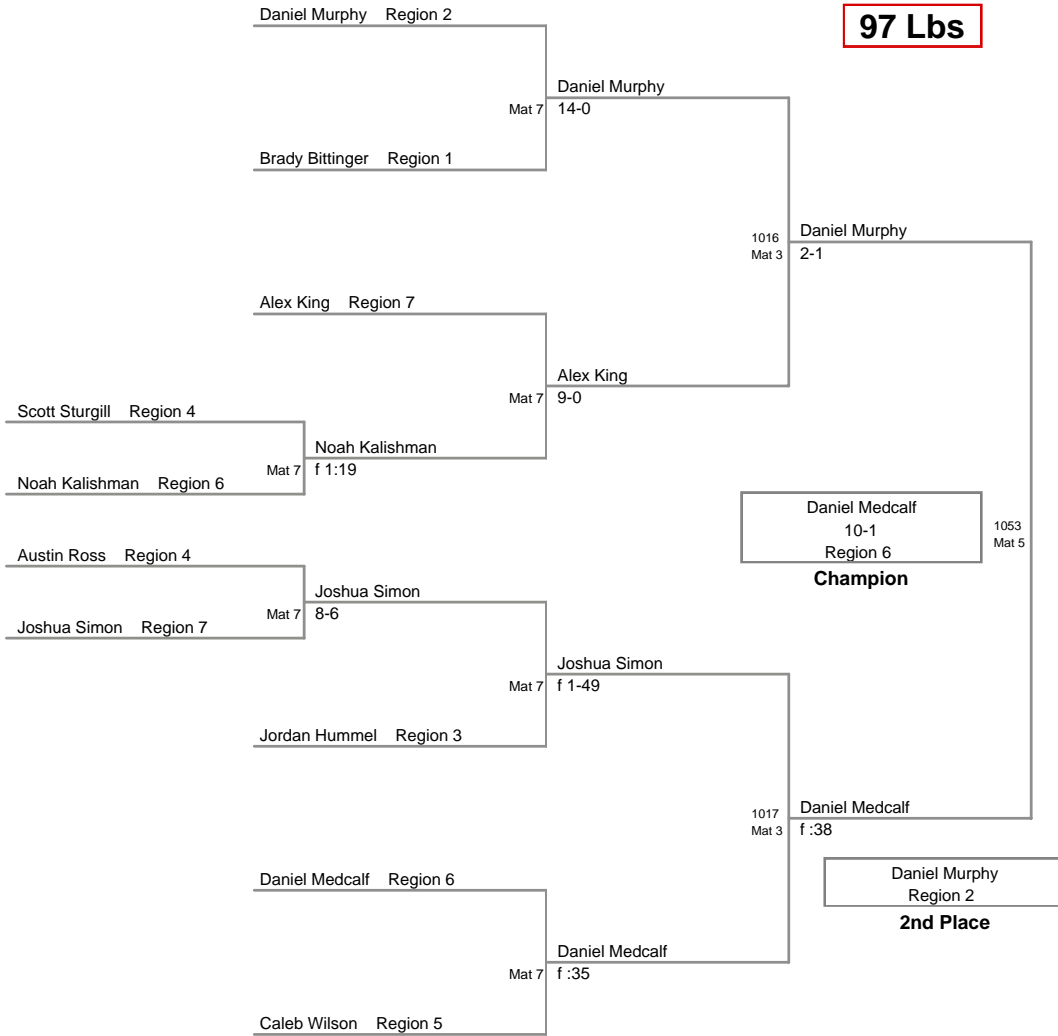

MD State Champ.  
10U

**55 Lbs**

**MD State Champ.  
10U**

**60 Lbs**

MD State Champ.  
10U

**65 Lbs**

MD State Champ.  
10U

**70 Lbs**

MD State Champ.  
10U

**75 Lbs**

MD State Champ.  
10U

**80 Lbs**

MD State Champ.  
10U

**85 Lbs**

**MD State Champ.  
10U**

**90 Lbs**

MD State Champ.  
10U

**97 Lbs**

MD State Champ.  
10U

**105 Lbs**

MD State Champ.  
10U

**135 Lbs**