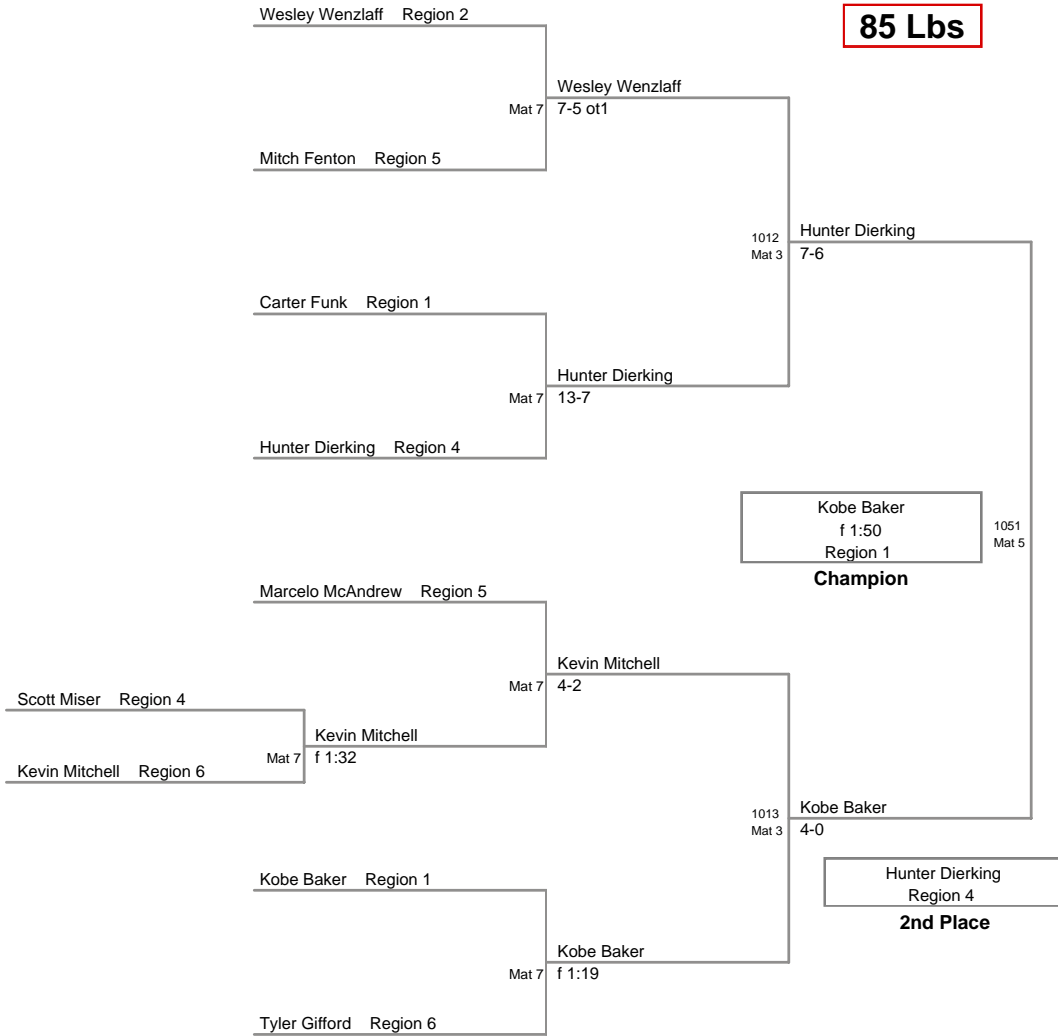

MD State Champ.  
10U

**55 Lbs**

**MD State Champ.  
10U**

**60 Lbs**

MD State Champ.  
10U

**65 Lbs**

MD State Champ.  
10U

**70 Lbs**

MD State Champ.  
10U

**75 Lbs**

MD State Champ.  
10U

**80 Lbs**

MD State Champ.  
10U

**85 Lbs**

**MD State Champ.  
10U**

**90 Lbs**

MD State Champ.  
10U

**97 Lbs**

MD State Champ.  
10U

**105 Lbs**

MD State Champ.  
10U

**135 Lbs**