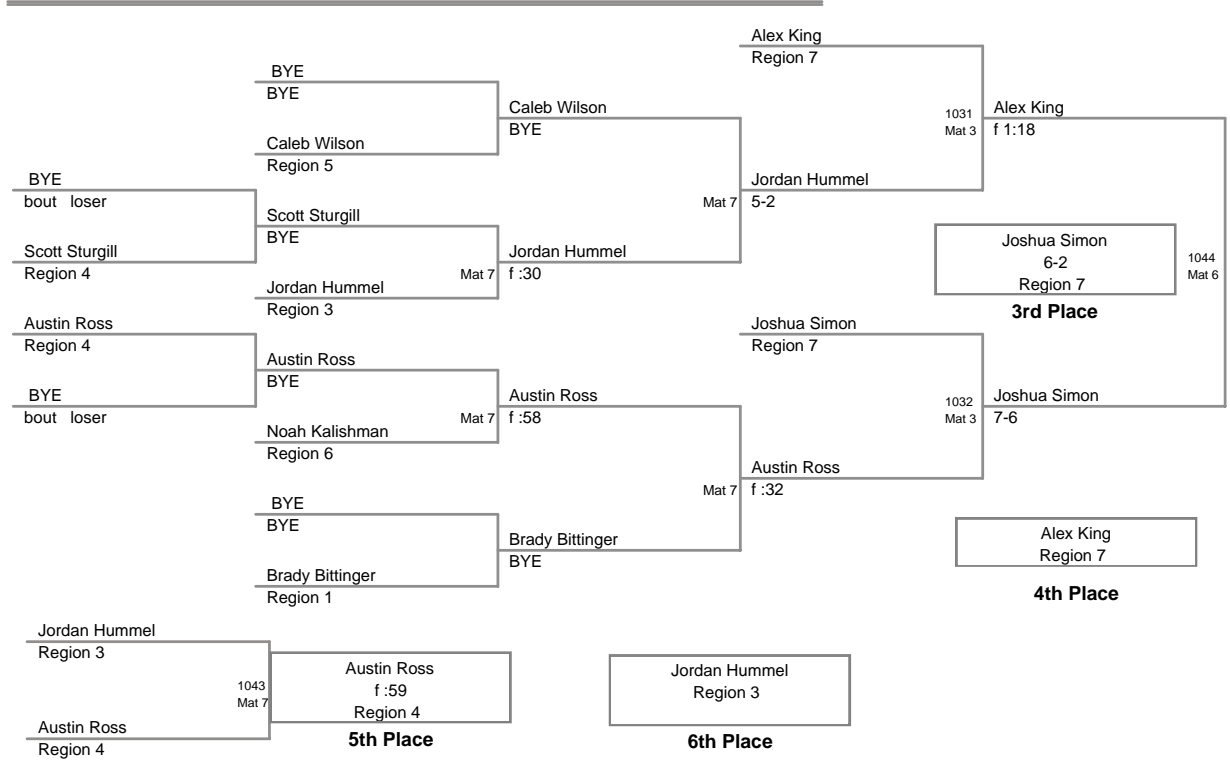

MD State Champ.
10U

97 Lbs