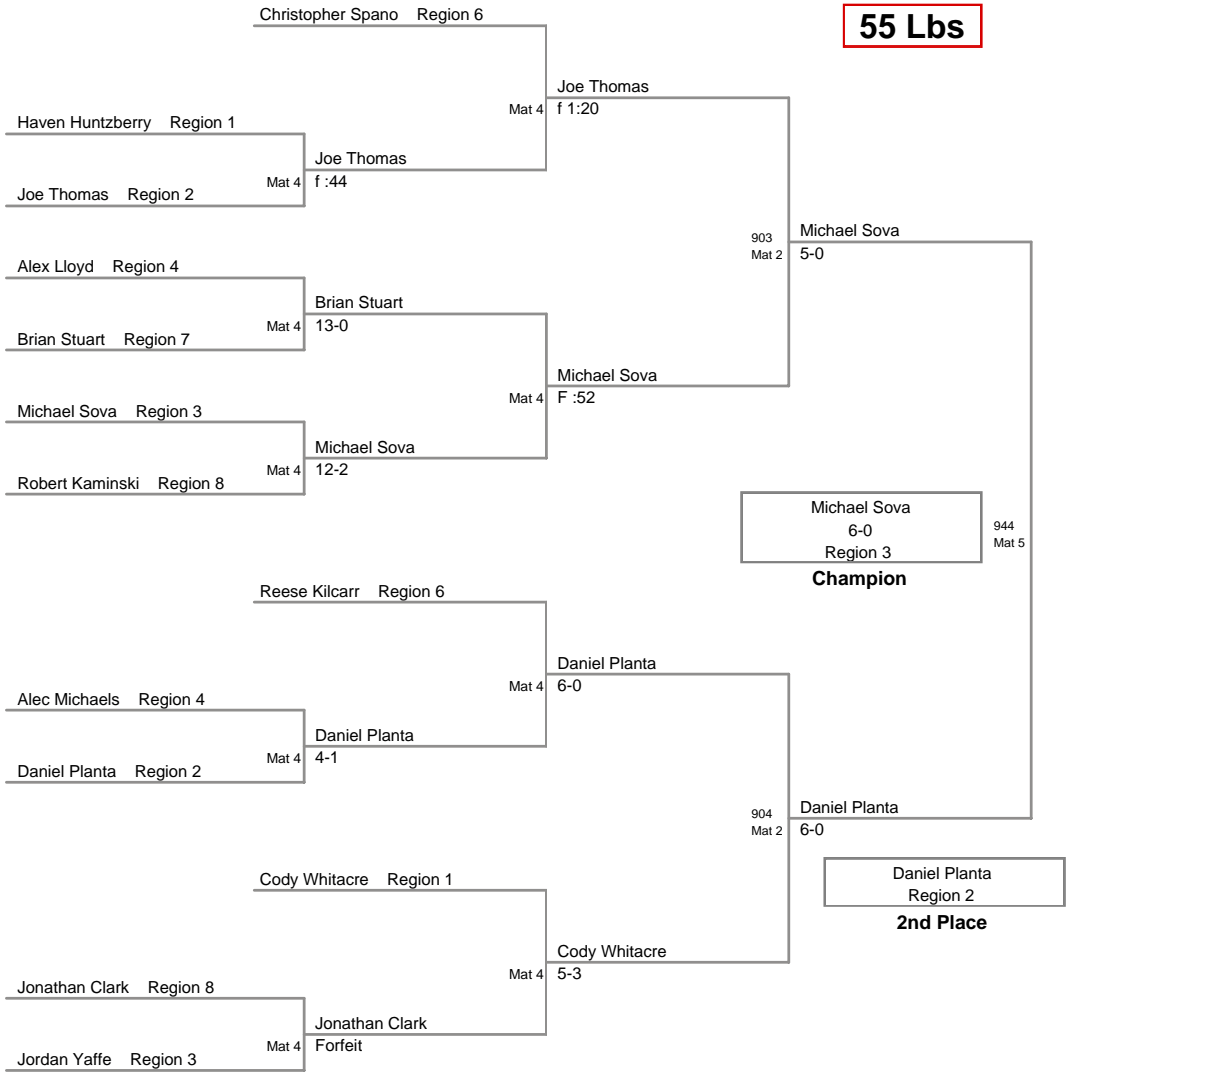

MD State Champ.  
10U

**55 Lbs**

**MD State Champ.  
10U**

**60 Lbs**

MD State Champ.  
10U

**65 Lbs**

MD State Champ.  
10U

**70 Lbs**

MD State Champ.  
10U

**75 Lbs**

MD State Champ.  
10U

**80 Lbs**

MD State Champ.  
10U

**85 Lbs**

**MD State Champ.  
10U**

**90 Lbs**

MD State Champ.  
10U

**97 Lbs**

MD State Champ.  
10U

**105 Lbs**

MD State Champ.  
10U

**135 Lbs**