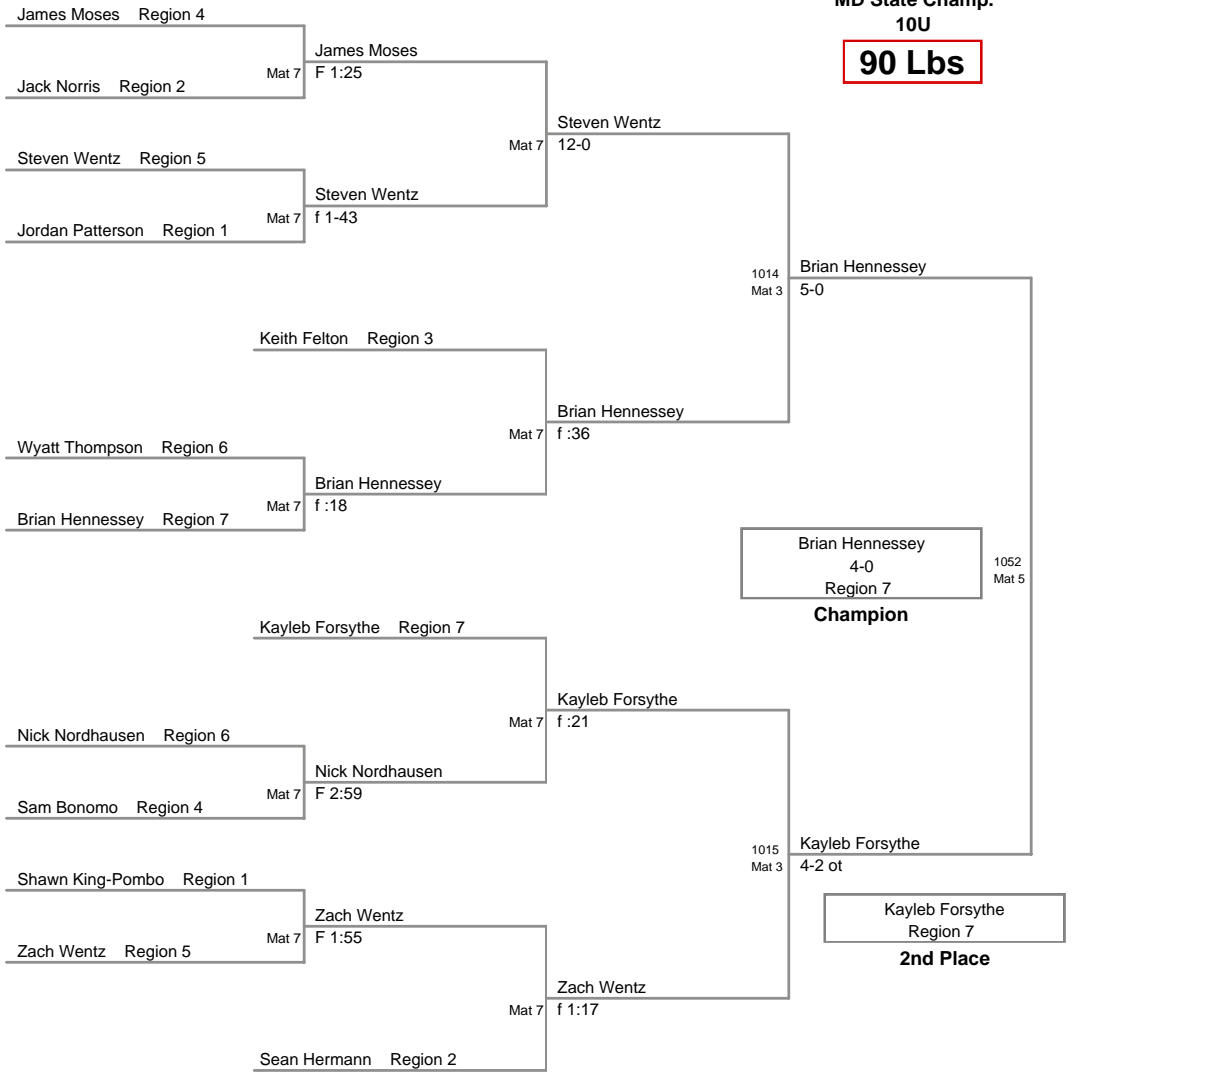

MD State Champ.  
10U

**75 Lbs**

MD State Champ.  
10U

**80 Lbs**

MD State Champ.  
10U

**85 Lbs**

**MD State Champ.  
10U**

**90 Lbs**

MD State Champ.  
10U

**97 Lbs**

MD State Champ.  
10U

**105 Lbs**

MD State Champ.  
10U

**135 Lbs**