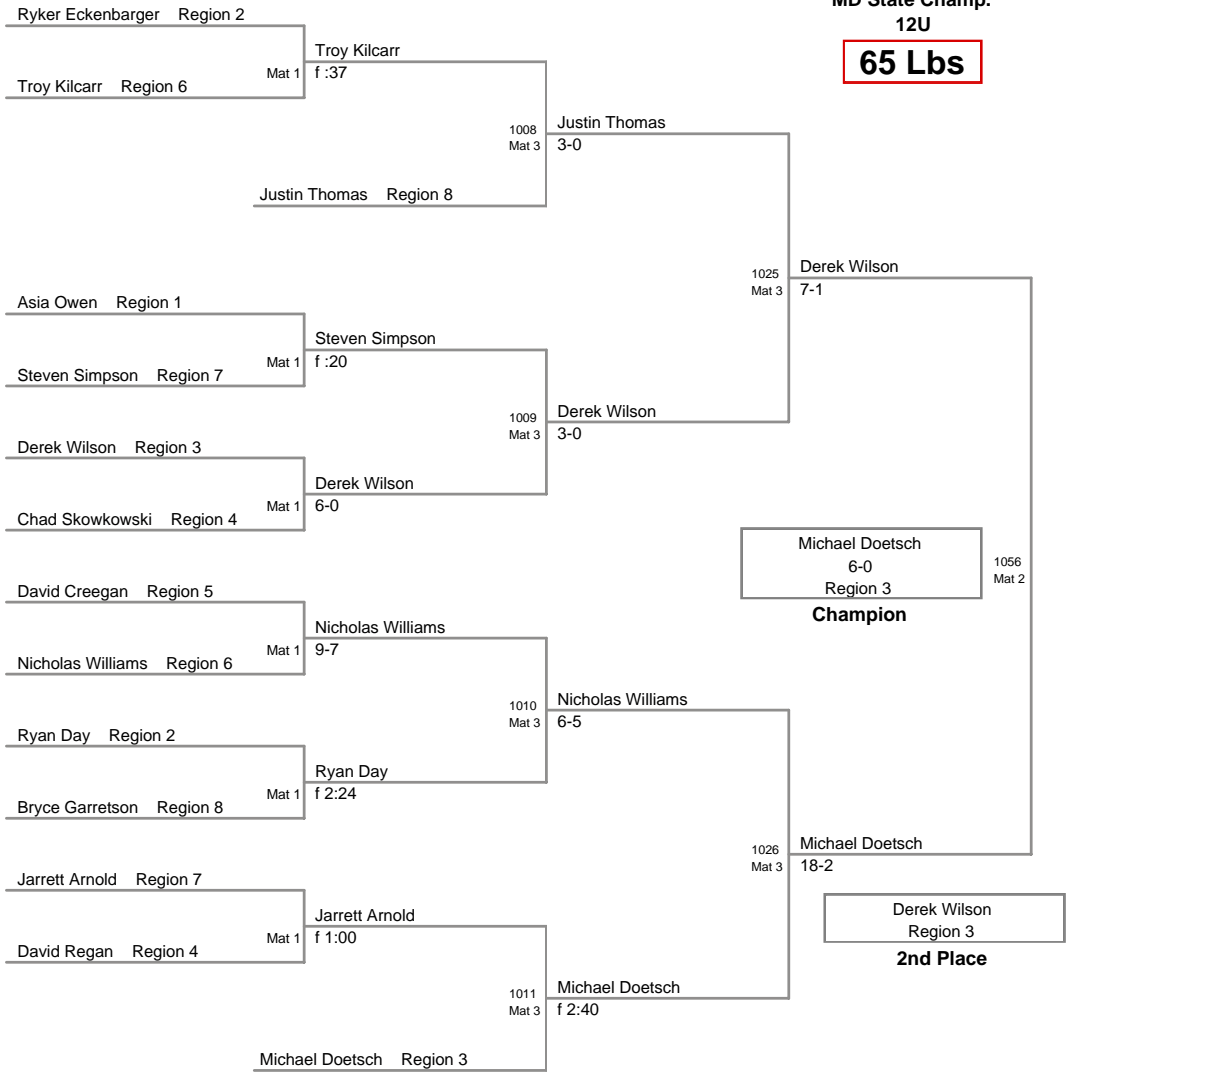

**MD State Champ.  
12U**

**65 Lbs**

MD State Champ.  
12U

**70 Lbs**

**MD State Champ.  
12U**

**75 Lbs**

MD State Champ.  
12U

**80 Lbs**

MD State Champ.  
12U

**85 Lbs**

MD State Champ.  
12U

**90 Lbs**

MD State Champ.  
12U

**95 Lbs**

MD State Champ.  
12U

**101 Lbs**

MD State Champ.  
12U

**108 Lbs**

**MD State Champ.  
12U**

**140 Lbs**

**MD State Champ.  
12U**

**170 Lbs**