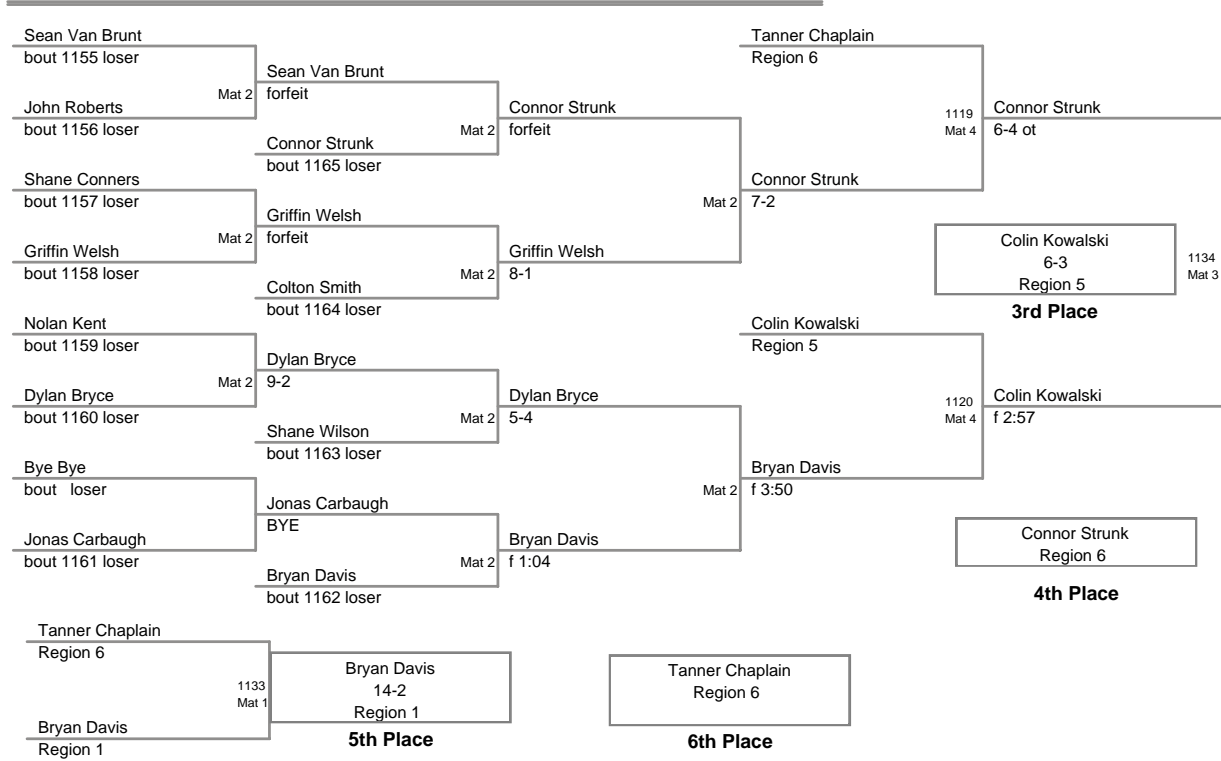

**MD State Champ.  
12U**

**65 Lbs**

MD State Champ.  
12U

**70 Lbs**

**MD State Champ.  
12U**

**75 Lbs**

MD State Champ.  
12U

**80 Lbs**

MD State Champ.  
12U

**85 Lbs**

MD State Champ.  
12U

**90 Lbs**

MD State Champ.  
12U

**95 Lbs**

MD State Champ.  
12U

**101 Lbs**