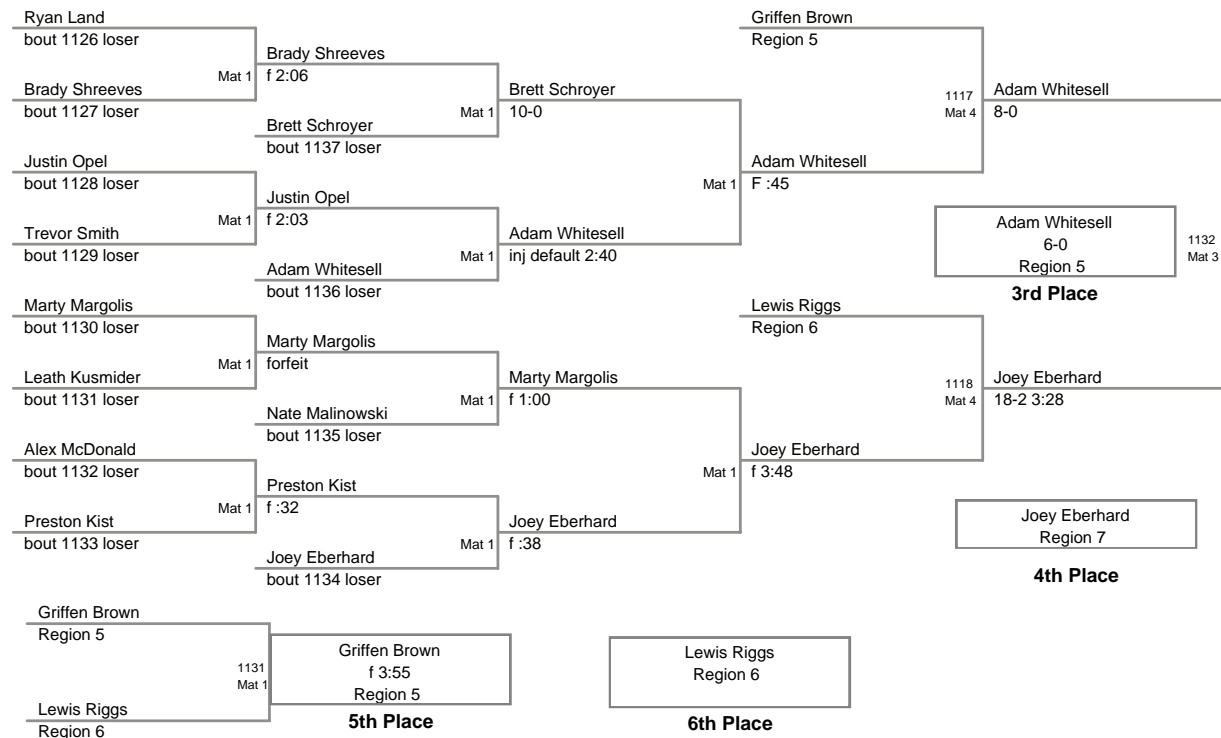

**MD State Champ.  
12U**

**65 Lbs**

MD State Champ.  
12U

**70 Lbs**

**MD State Champ.  
12U**

**75 Lbs**

MD State Champ.  
12U

**80 Lbs**

MD State Champ.  
12U

**85 Lbs**

MD State Champ.  
12U

**90 Lbs**

MD State Champ.  
12U

**95 Lbs**

MD State Champ.  
12U

**101 Lbs**