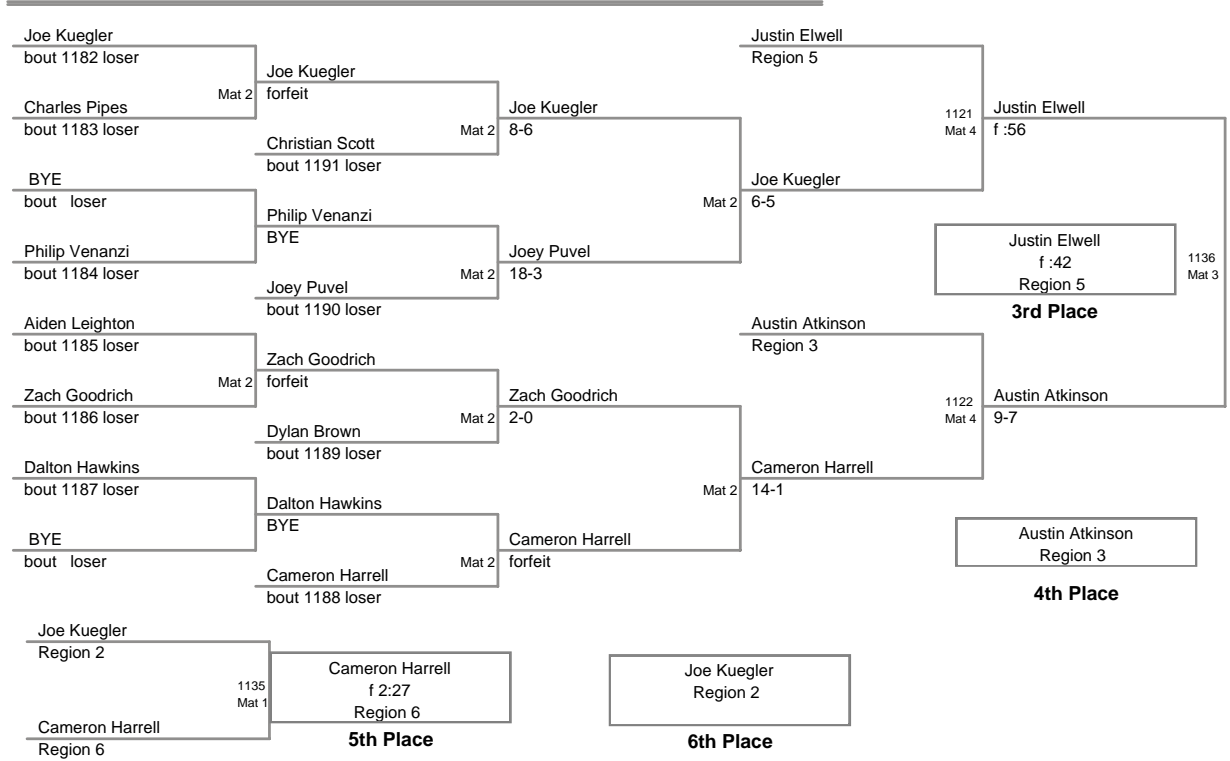

**MD State Champ.  
12U**

**65 Lbs**

MD State Champ.  
12U

**70 Lbs**

**MD State Champ.  
12U**

**75 Lbs**

MD State Champ.  
12U

**80 Lbs**

MD State Champ.  
12U

**85 Lbs**

MD State Champ.  
12U

**90 Lbs**

MD State Champ.  
12U

**95 Lbs**

MD State Champ.  
12U

**101 Lbs**