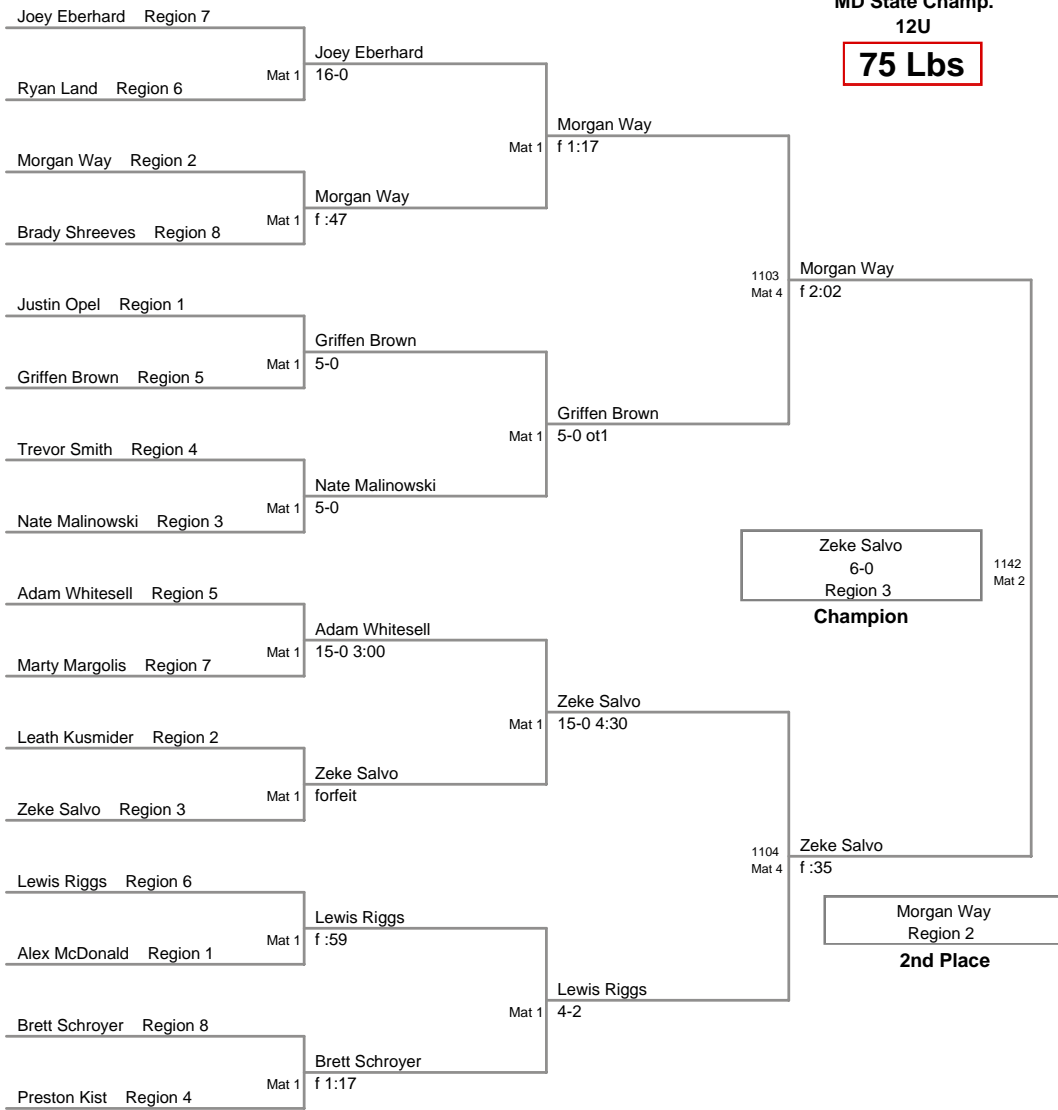

**MD State Champ.  
12U**

**65 Lbs**

MD State Champ.  
12U

**70 Lbs**

**MD State Champ.  
12U**

**75 Lbs**

MD State Champ.  
12U

**80 Lbs**

MD State Champ.  
12U

**85 Lbs**

MD State Champ.  
12U

**90 Lbs**

MD State Champ.  
12U

**95 Lbs**

MD State Champ.  
12U

**101 Lbs**

MD State Champ.  
12U

**108 Lbs**

**MD State Champ.  
12U**

**140 Lbs**

**MD State Champ.  
12U**

**170 Lbs**