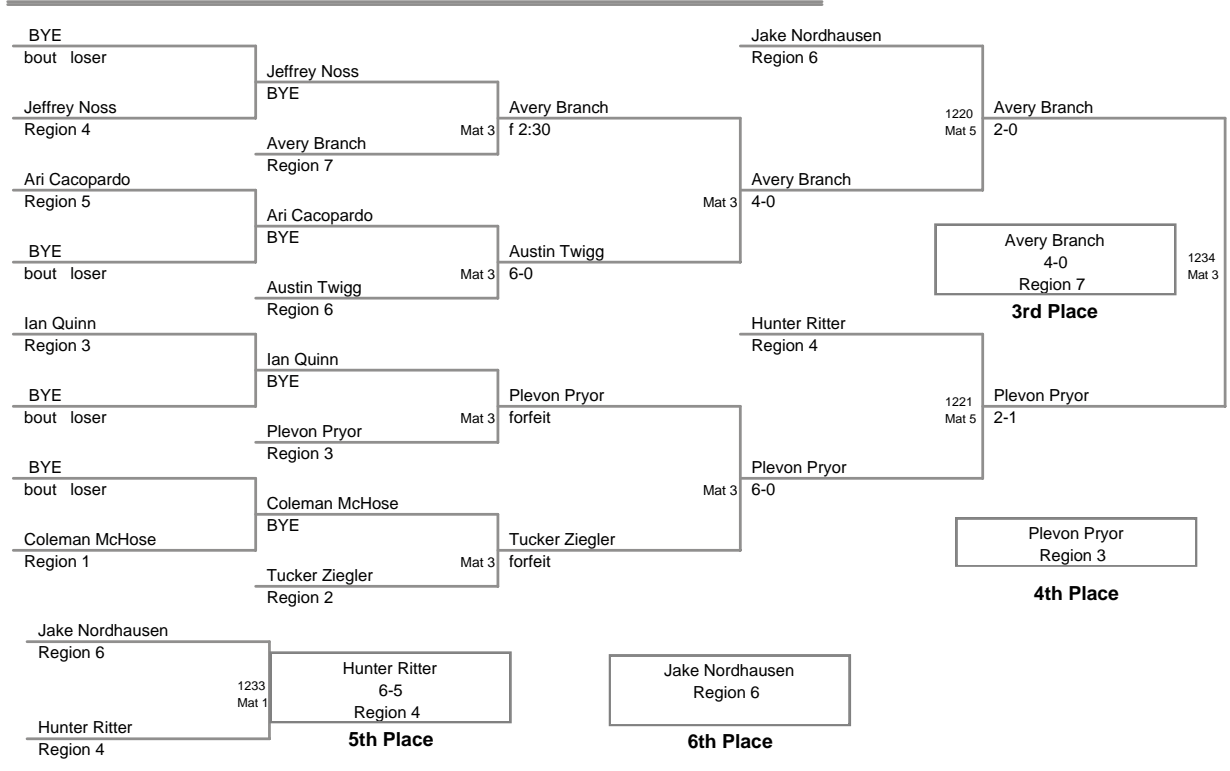

MD State Champ.
12U

108 Lbs