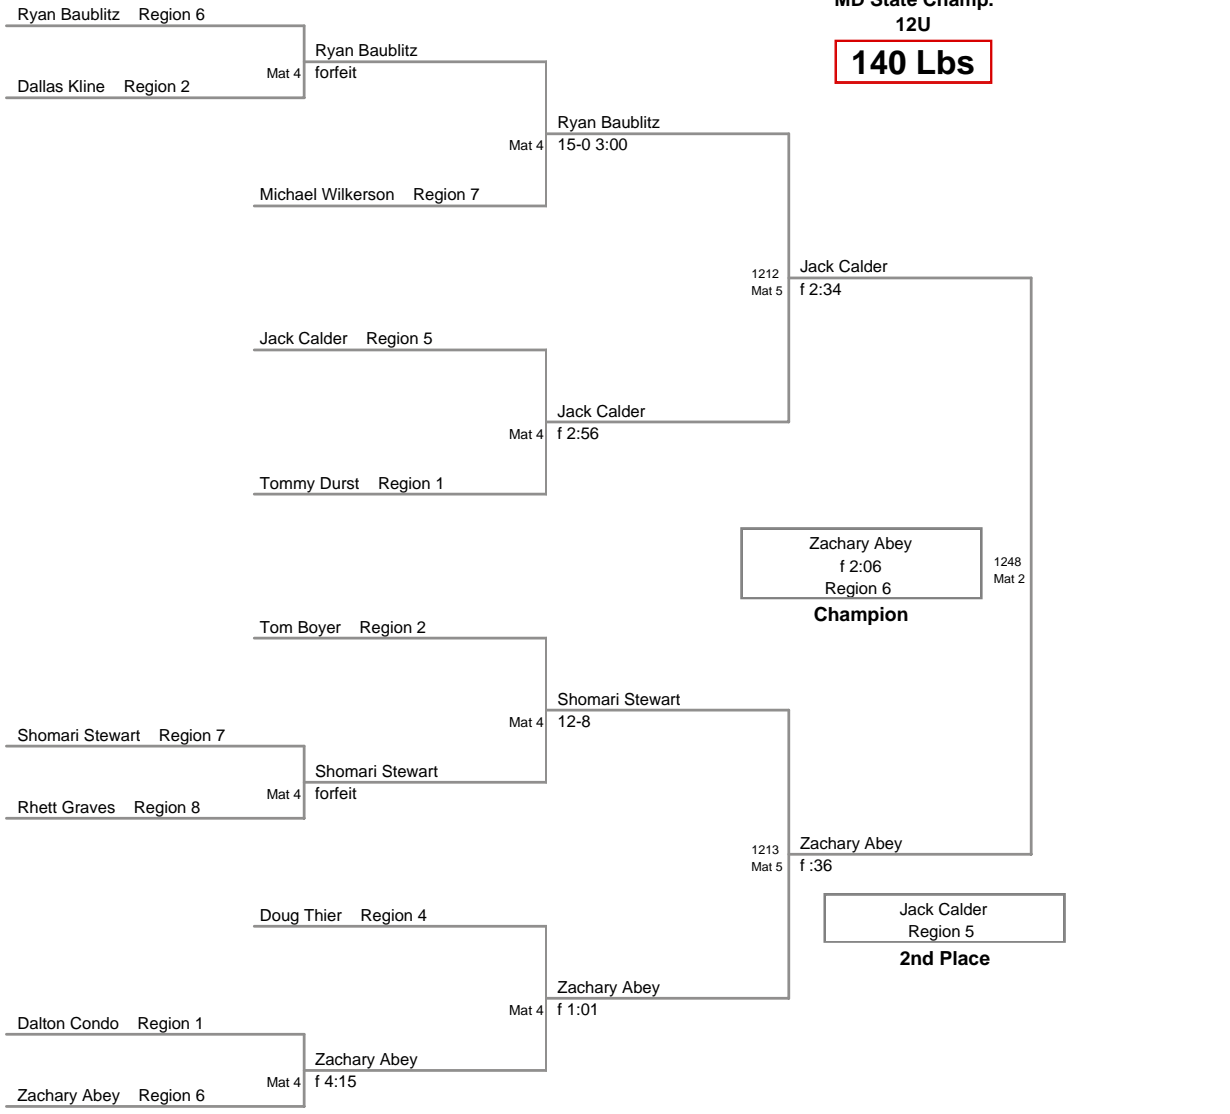

MD State Champ.  
12U

**108 Lbs**

**MD State Champ.  
12U**

**140 Lbs**

**MD State Champ.  
12U**

**170 Lbs**