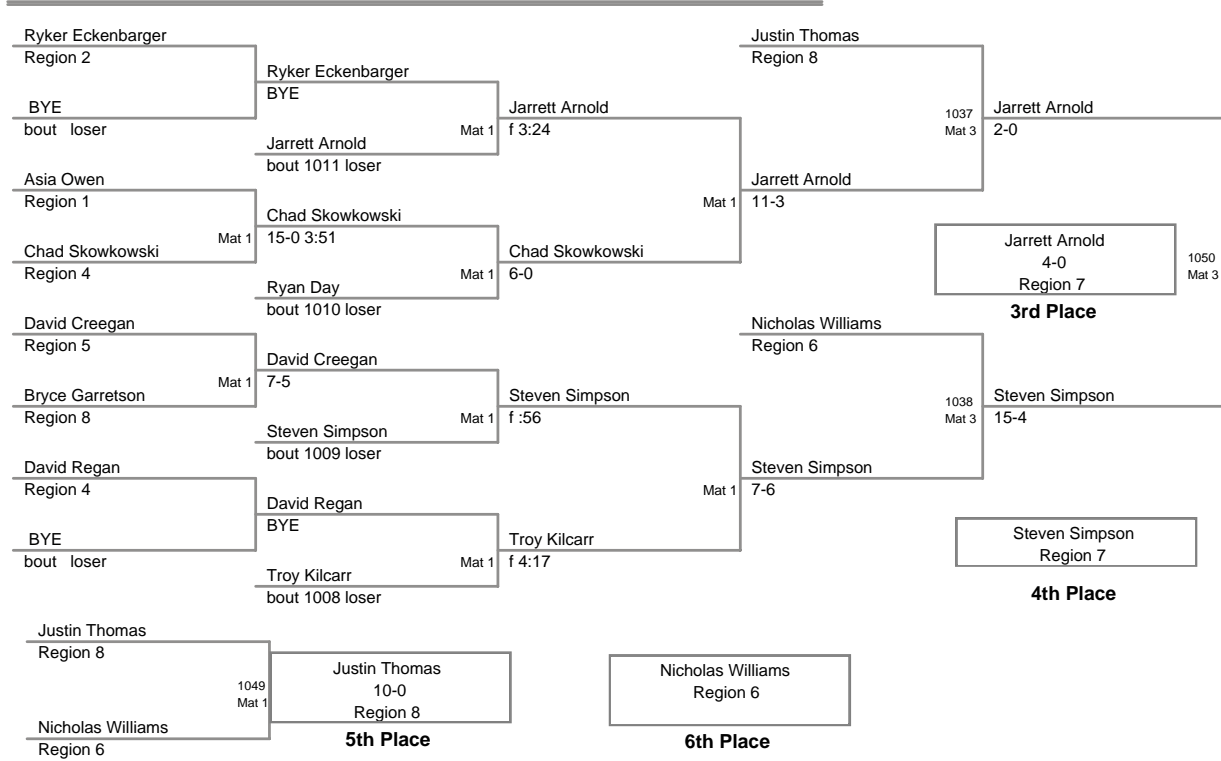

**MD State Champ.  
12U**

**65 Lbs**

MD State Champ.  
12U

**70 Lbs**

**MD State Champ.  
12U**

**75 Lbs**

MD State Champ.  
12U

**80 Lbs**

MD State Champ.  
12U

**85 Lbs**

MD State Champ.  
12U

**90 Lbs**

MD State Champ.  
12U

**95 Lbs**

MD State Champ.  
12U

**101 Lbs**