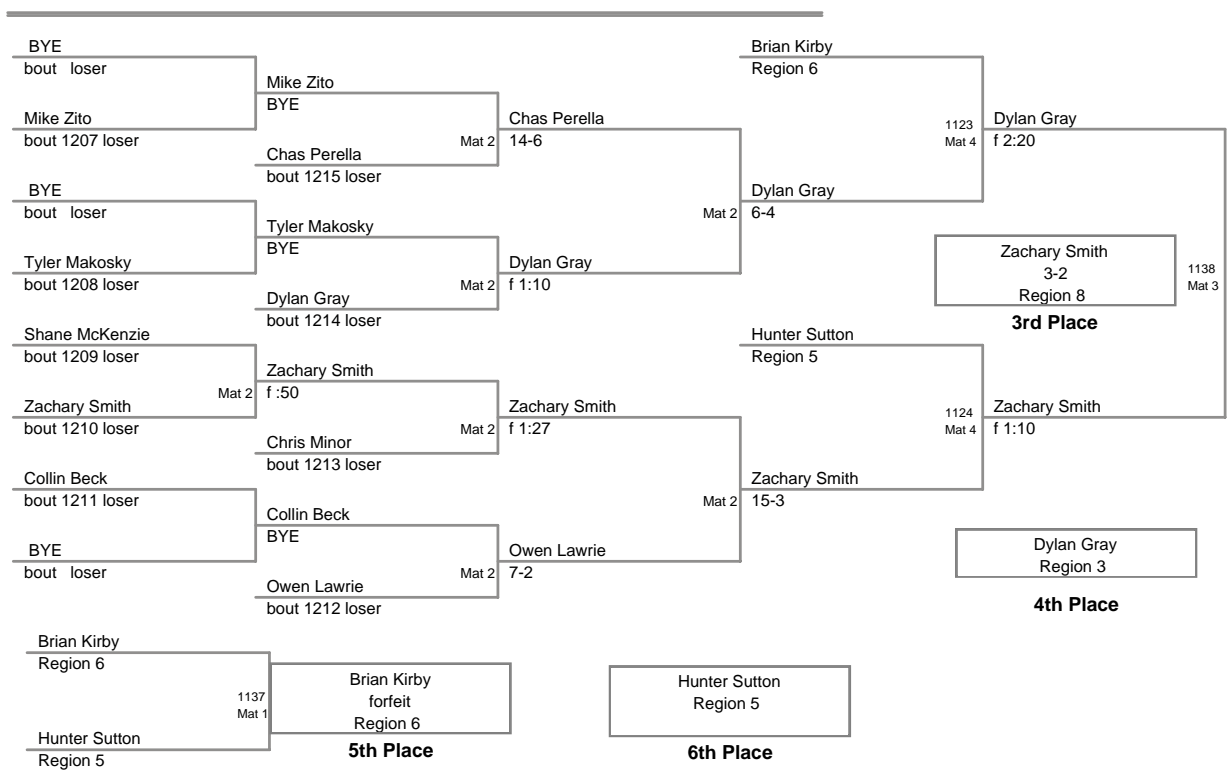

**MD State Champ.  
12U**

**65 Lbs**

MD State Champ.  
12U

**70 Lbs**

**MD State Champ.  
12U**

**75 Lbs**

MD State Champ.  
12U

**80 Lbs**

MD State Champ.  
12U

**85 Lbs**

MD State Champ.  
12U

**90 Lbs**

MD State Champ.  
12U

**95 Lbs**

MD State Champ.  
12U

**101 Lbs**