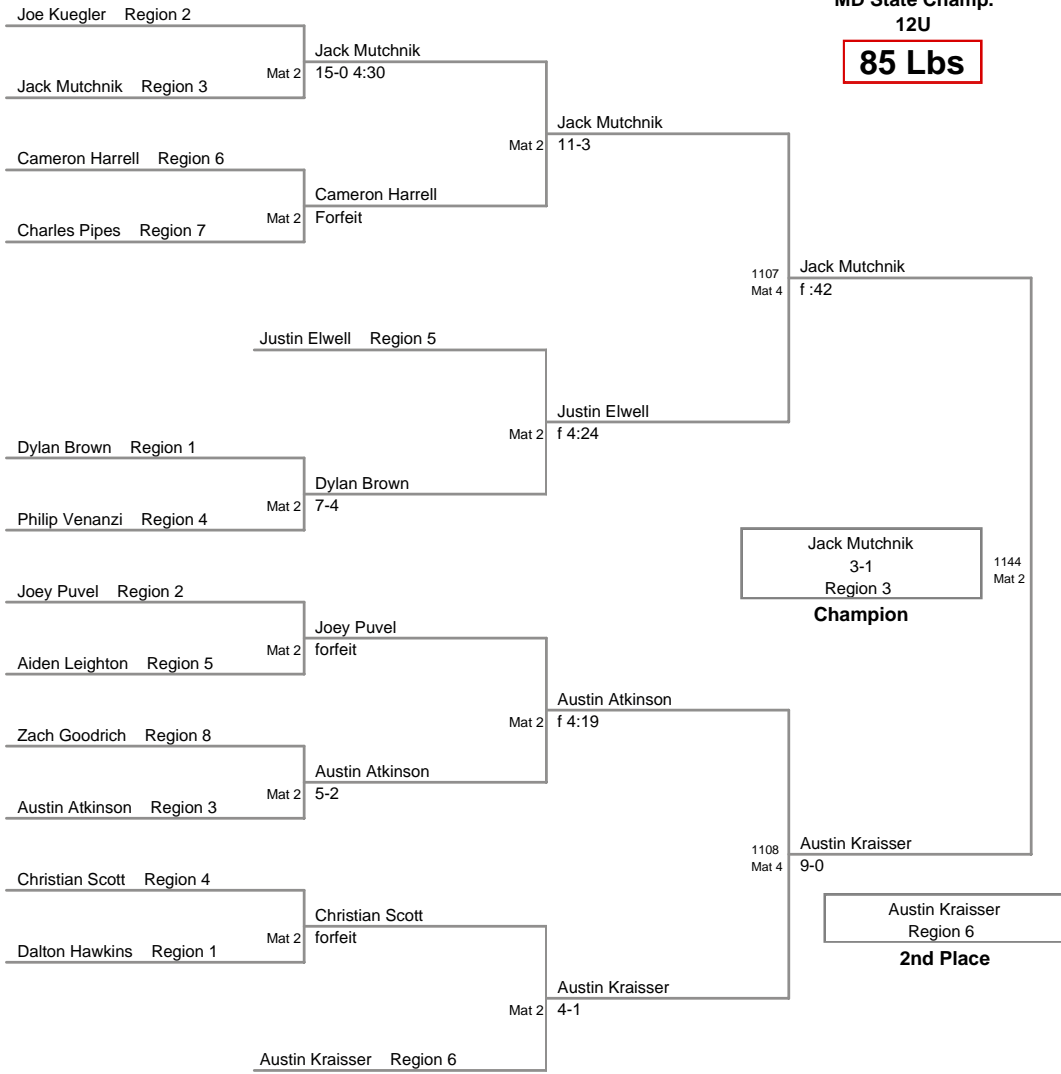

**MD State Champ.  
12U**

**65 Lbs**

MD State Champ.  
12U

**70 Lbs**

**MD State Champ.  
12U**

**75 Lbs**

MD State Champ.  
12U

**80 Lbs**

MD State Champ.  
12U

**85 Lbs**

MD State Champ.  
12U

**90 Lbs**

MD State Champ.  
12U

**95 Lbs**

MD State Champ.  
12U

**101 Lbs**

MD State Champ.  
12U

**108 Lbs**

**MD State Champ.  
12U**

**140 Lbs**

**MD State Champ.  
12U**

**170 Lbs**