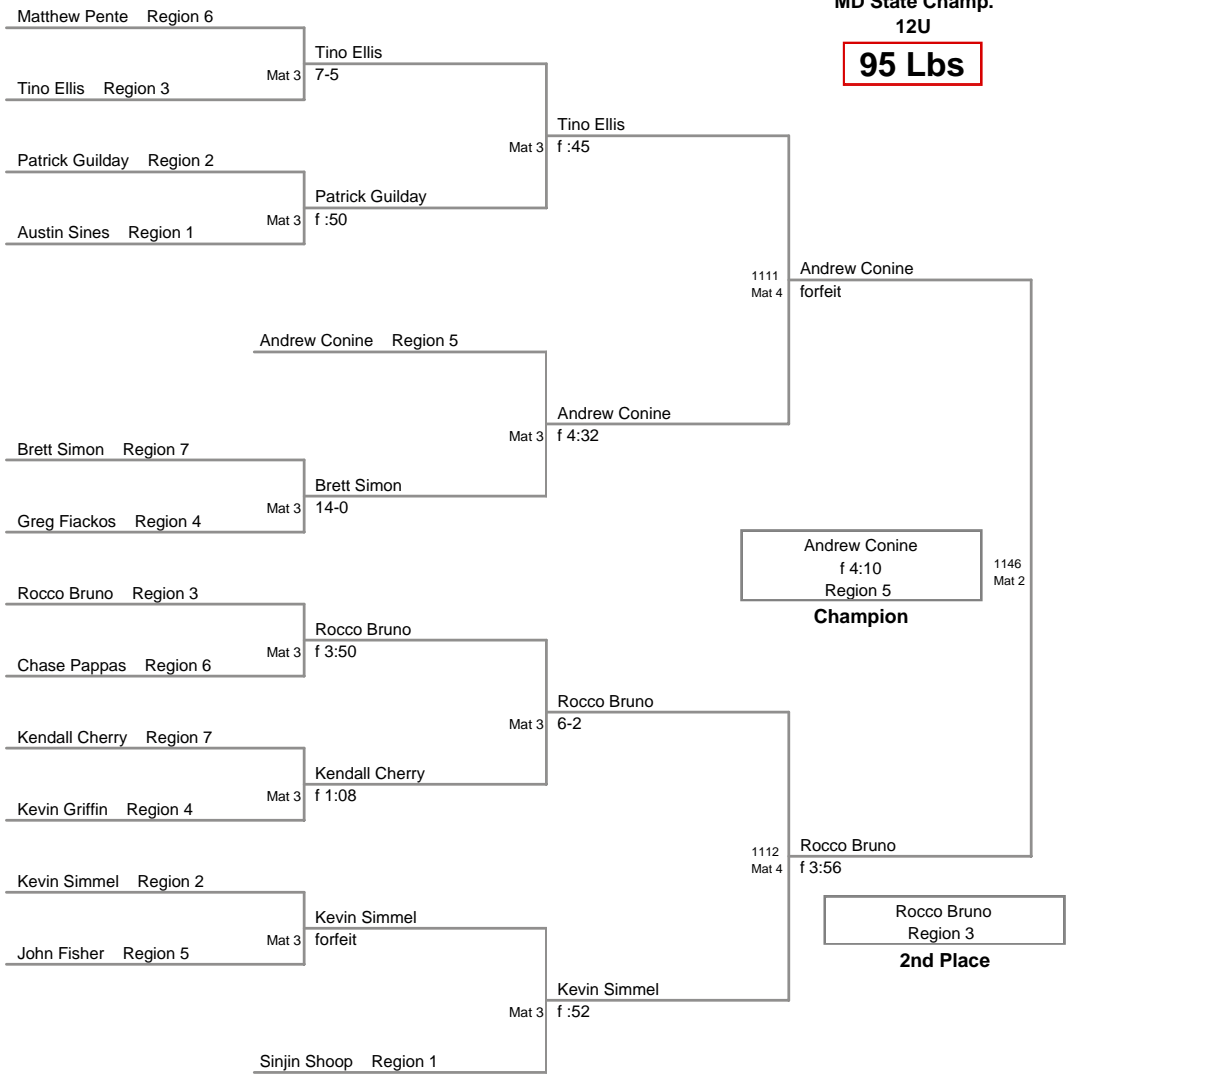

MD State Champ.  
12U

**85 Lbs**

MD State Champ.  
12U

**90 Lbs**

MD State Champ.  
12U

**95 Lbs**

MD State Champ.  
12U

**101 Lbs**

MD State Champ.  
12U

**108 Lbs**

**MD State Champ.  
12U**

**140 Lbs**

**MD State Champ.  
12U**

**170 Lbs**