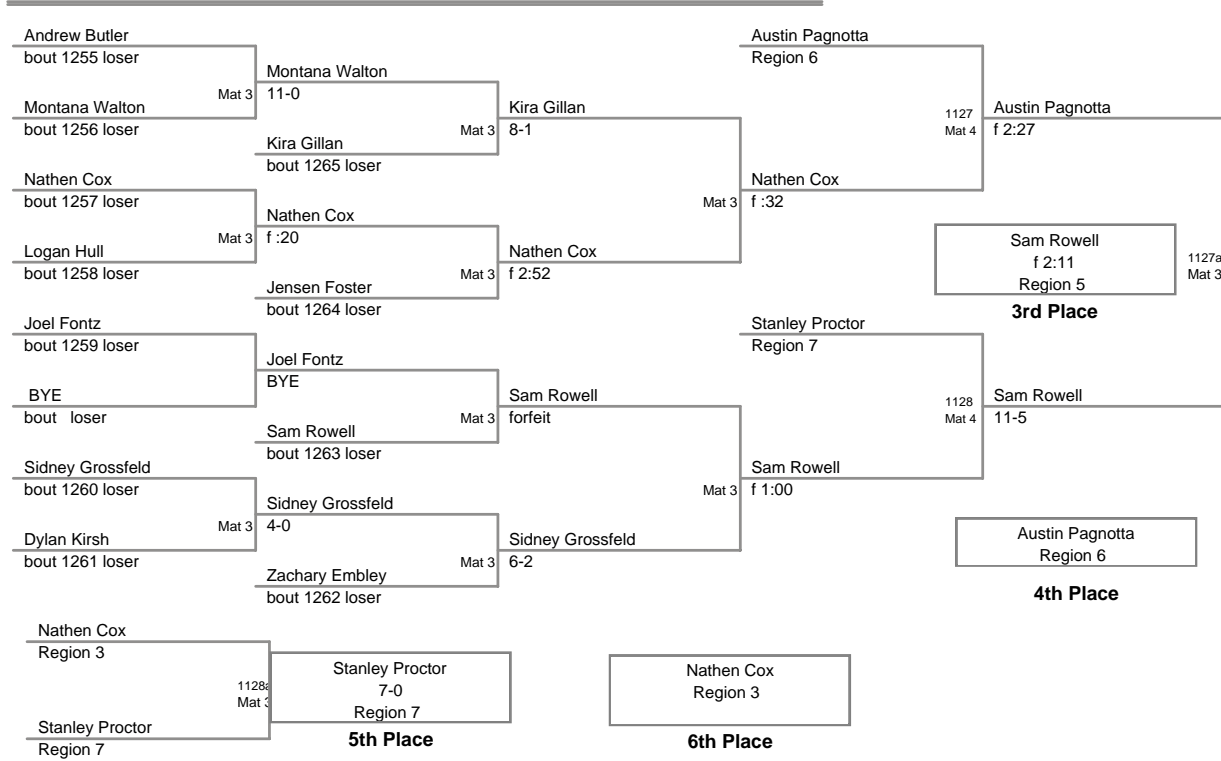

MD State Champ.  
12U

**85 Lbs**

MD State Champ.  
12U

**90 Lbs**

MD State Champ.  
12U

**95 Lbs**

MD State Champ.  
12U

**101 Lbs**