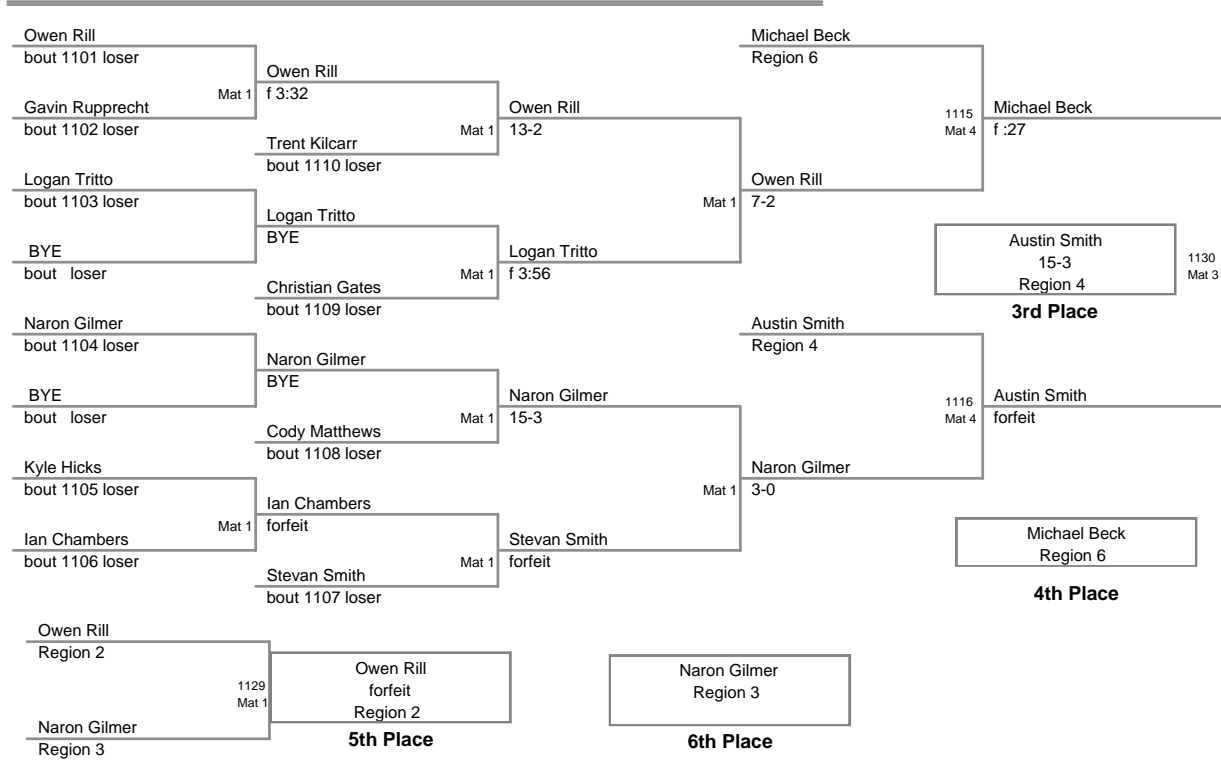

**MD State Champ.  
12U**

**65 Lbs**

MD State Champ.  
12U

**70 Lbs**

**MD State Champ.  
12U**

**75 Lbs**

MD State Champ.  
12U

**80 Lbs**

MD State Champ.  
12U

**85 Lbs**

MD State Champ.  
12U

**90 Lbs**

MD State Champ.  
12U

**95 Lbs**

MD State Champ.  
12U

**101 Lbs**