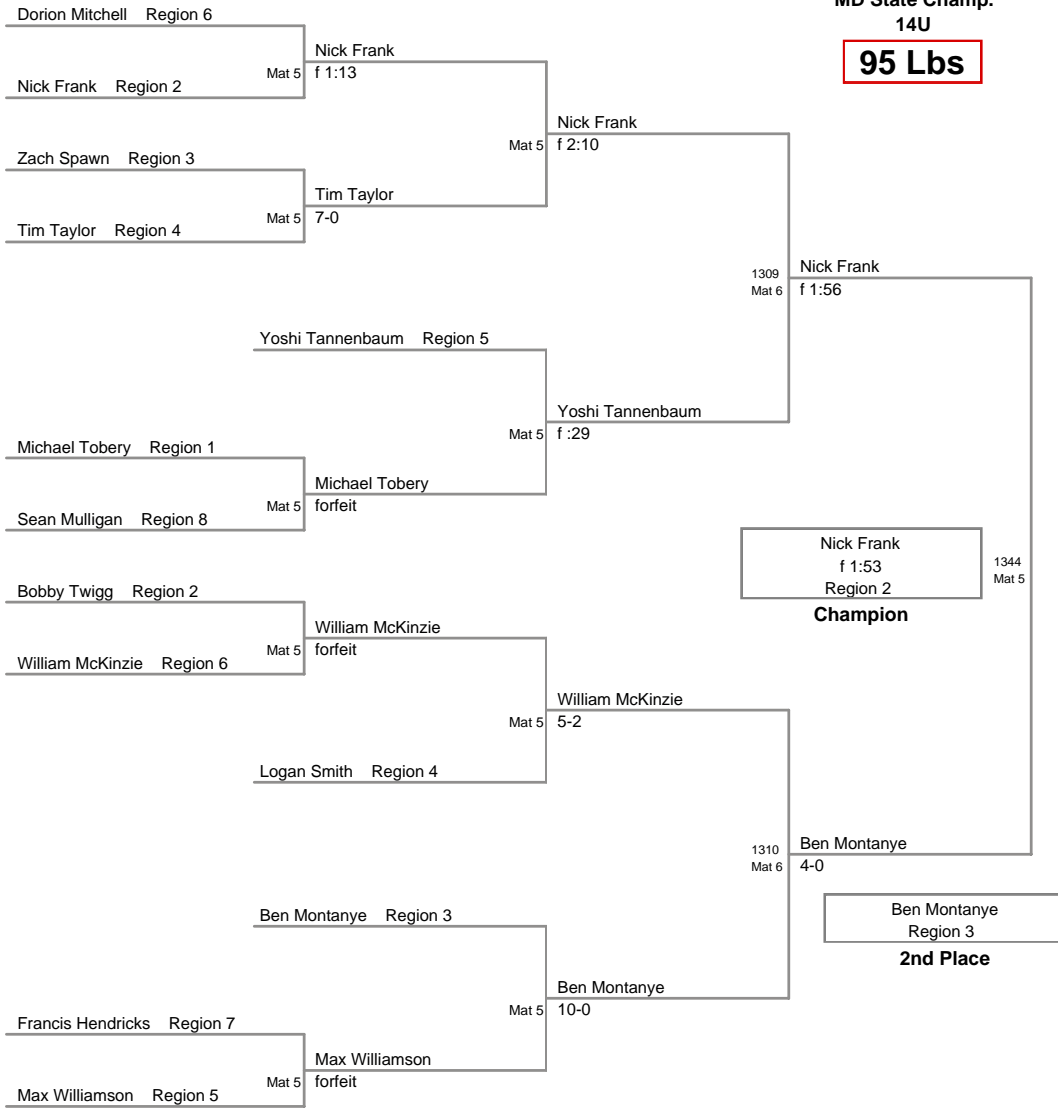

MD State Champ.  
14U

**80 Lbs**

MD State Champ.  
14U

**85 Lbs**

MD State Champ.  
14U

**90 Lbs**

**MD State Champ.  
14U**

**95 Lbs**