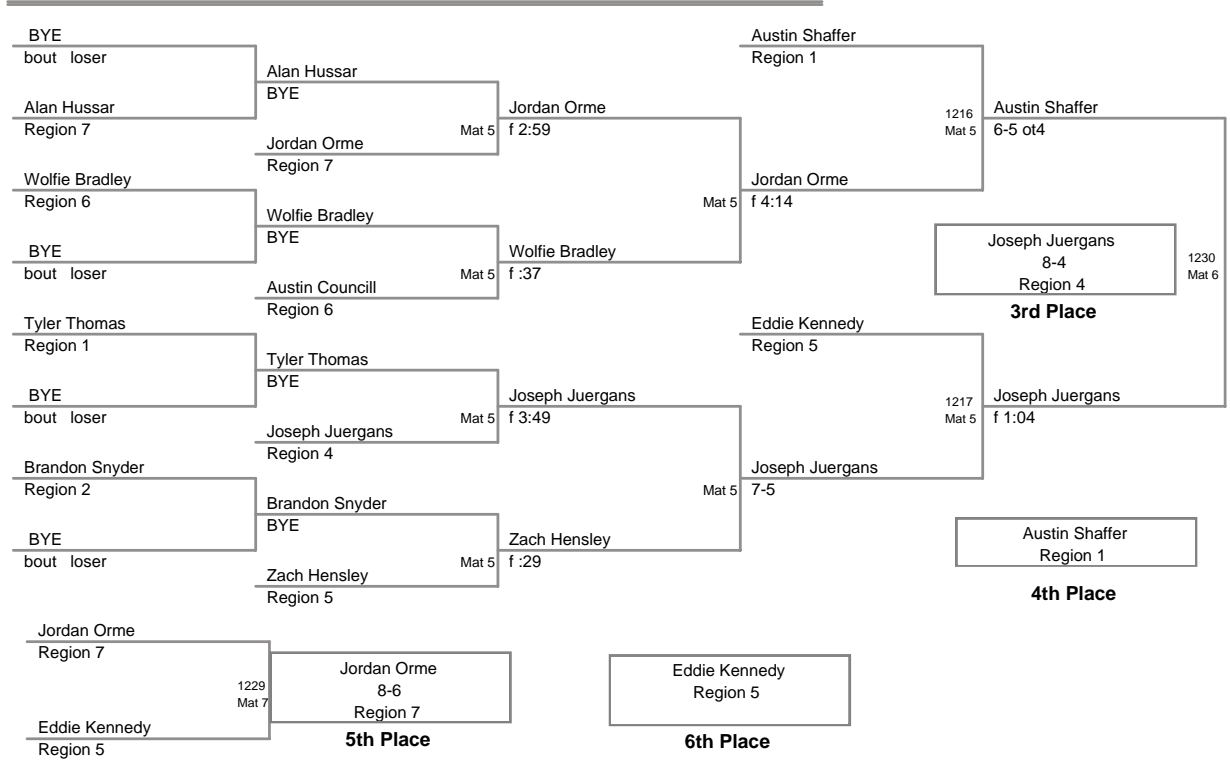

MD State Champ.  
14U

**80 Lbs**

MD State Champ.  
14U

**85 Lbs**

MD State Champ.  
14U

**90 Lbs**

**MD State Champ.  
14U**

**95 Lbs**