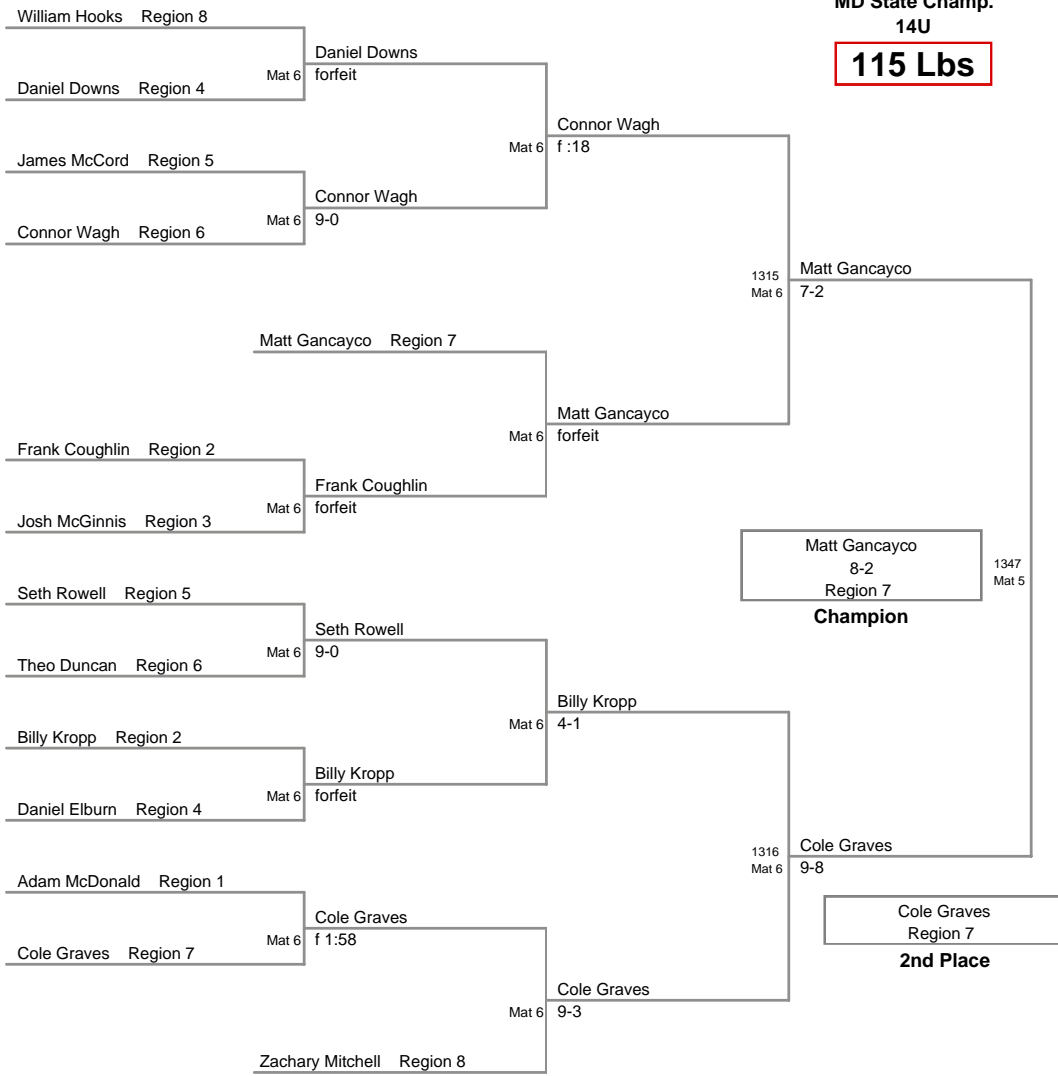

MD State Champ.  
14U

**80 Lbs**

MD State Champ.  
14U

**85 Lbs**

MD State Champ.  
14U

**90 Lbs**

**MD State Champ.  
14U**

**95 Lbs**

MD State Champ.  
14U

**108 Lbs**

**MD State Champ.  
14U**

**115 Lbs**

**MD State Champ.  
14U**

**130 Lbs**

MD State Champ.  
14U

**140 Lbs**

Region 1

1435  
Mat 7

Steven Fink

forfeit

Region 1

Sam Roberts

Region 3

**5th Place**

MD State Champ.  
14U

**225 Lbs**