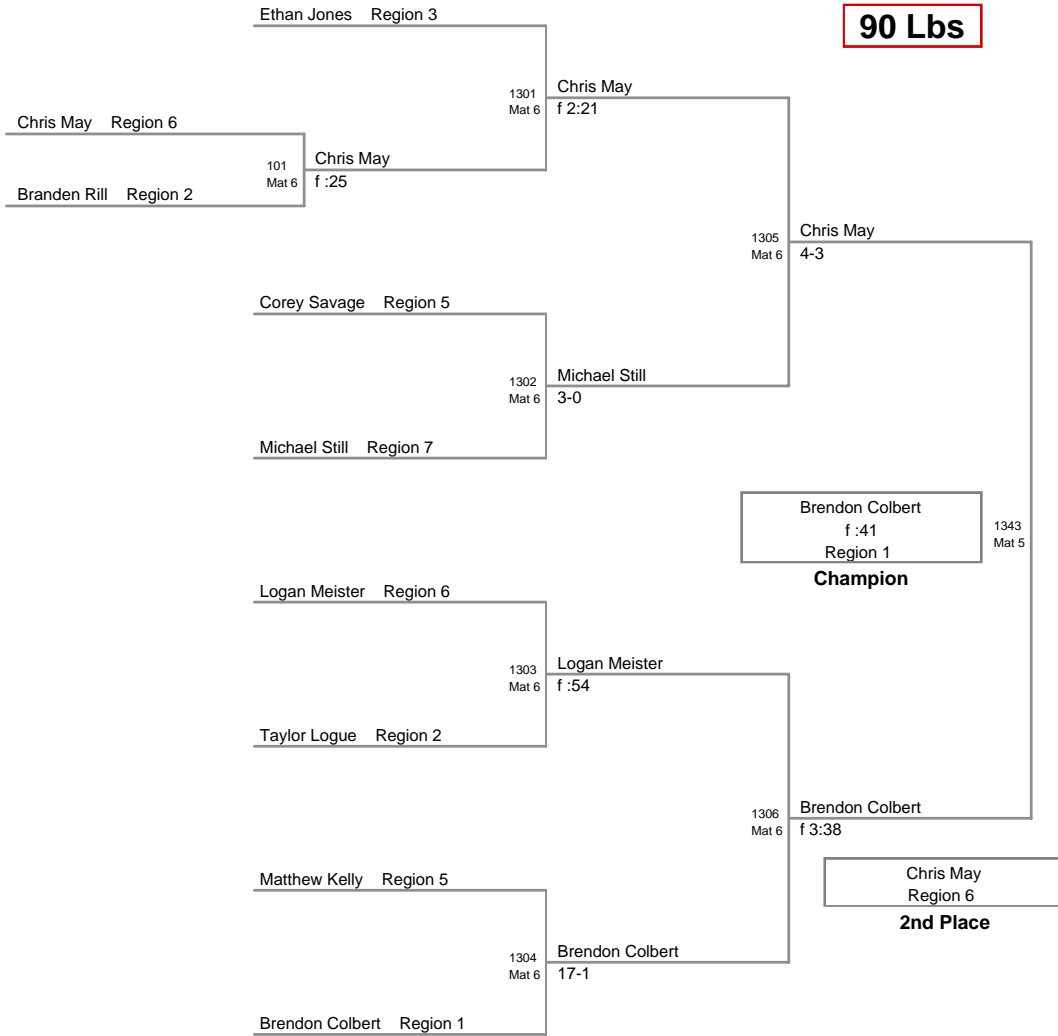

MD State Champ.  
14U

**80 Lbs**

MD State Champ.  
14U

**85 Lbs**

MD State Champ.  
14U

**90 Lbs**

**MD State Champ.  
14U**

**95 Lbs**