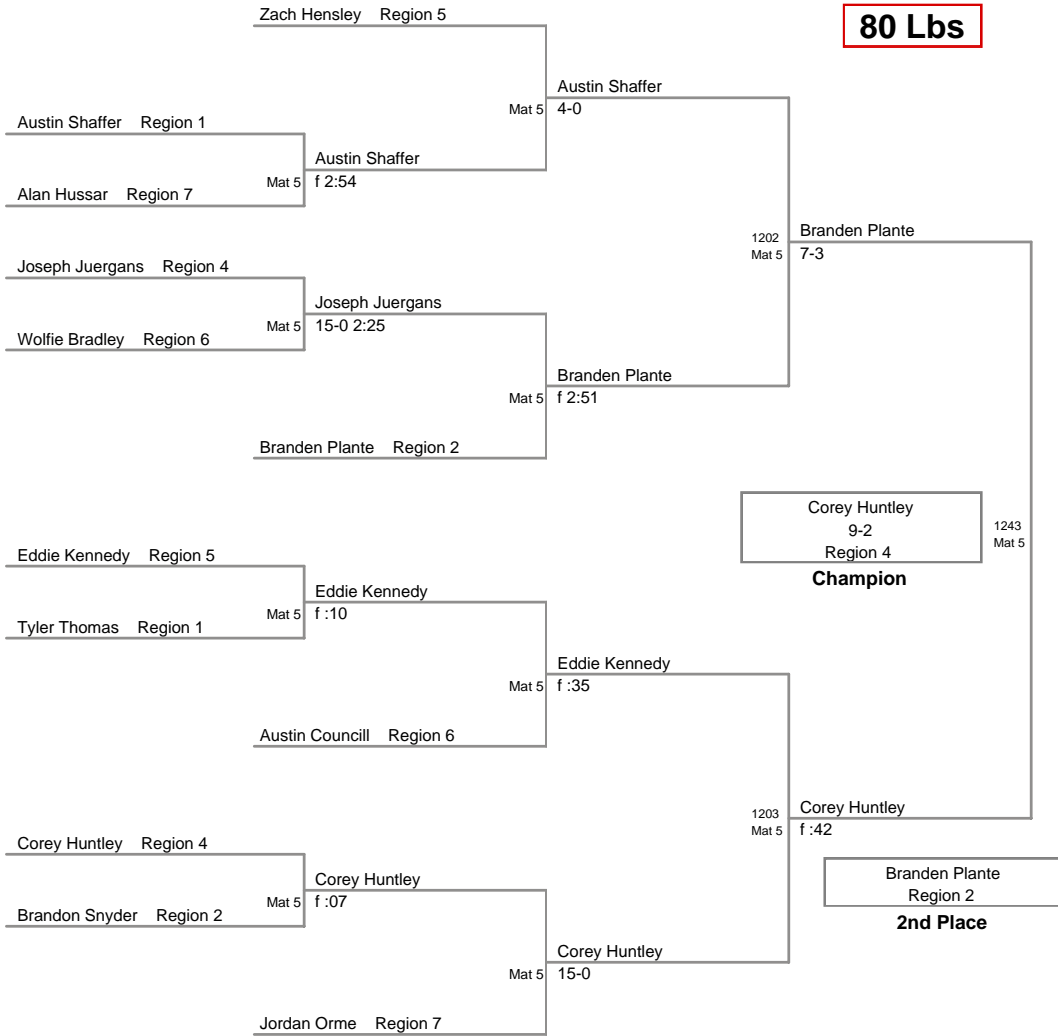

MD State Champ.  
14U

**80 Lbs**

MD State Champ.  
14U

**85 Lbs**

MD State Champ.  
14U

**90 Lbs**

**MD State Champ.  
14U**

**95 Lbs**

Region 1

1435  
Mat 7

Steven Fink

forfeit

Region 1

Sam Roberts

Region 3

**5th Place**

MD State Champ.  
14U

**225 Lbs**