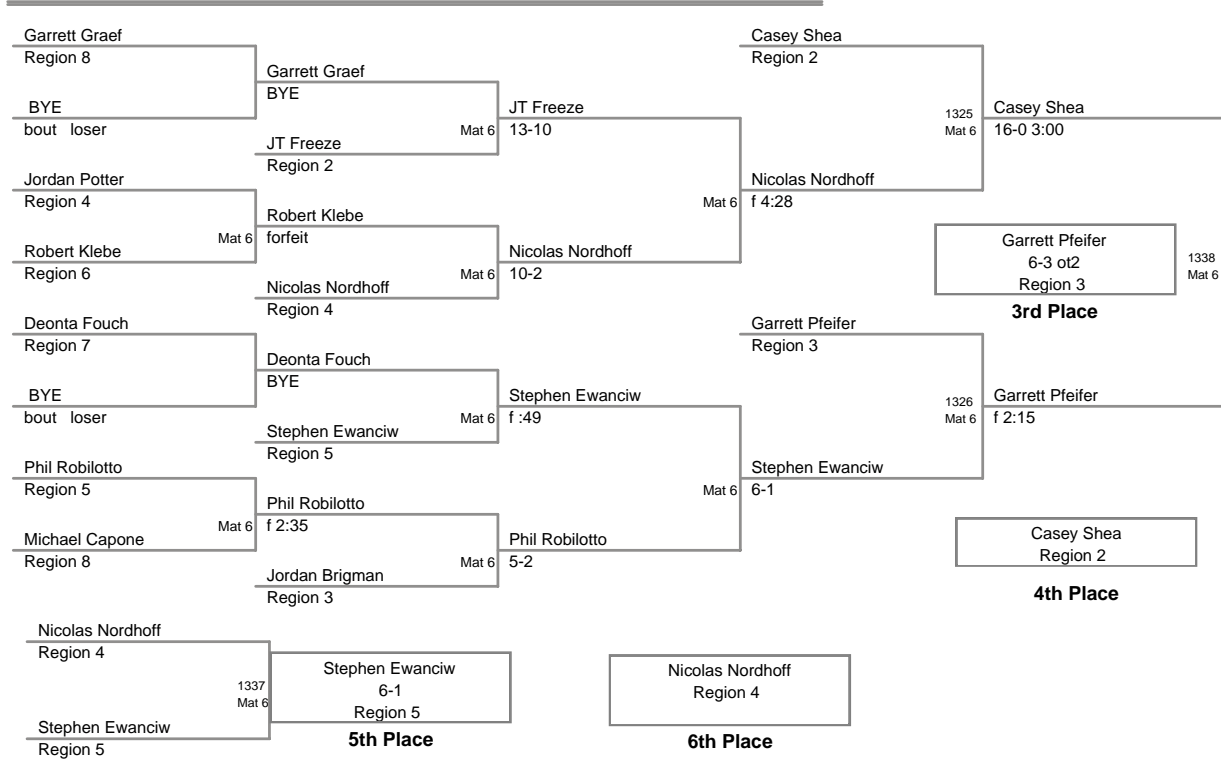

MD State Champ.
14U

108 Lbs