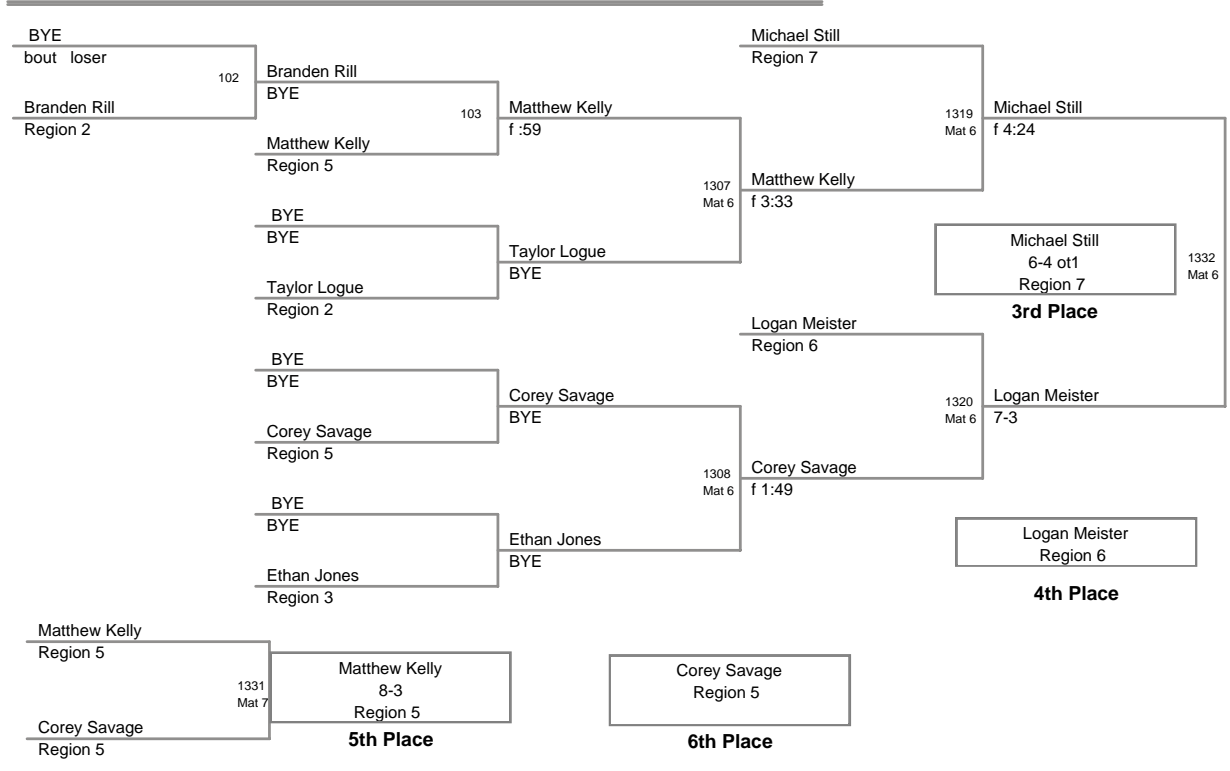

MD State Champ.  
14U

**80 Lbs**

MD State Champ.  
14U

**85 Lbs**

MD State Champ.  
14U

**90 Lbs**

**MD State Champ.  
14U**

**95 Lbs**