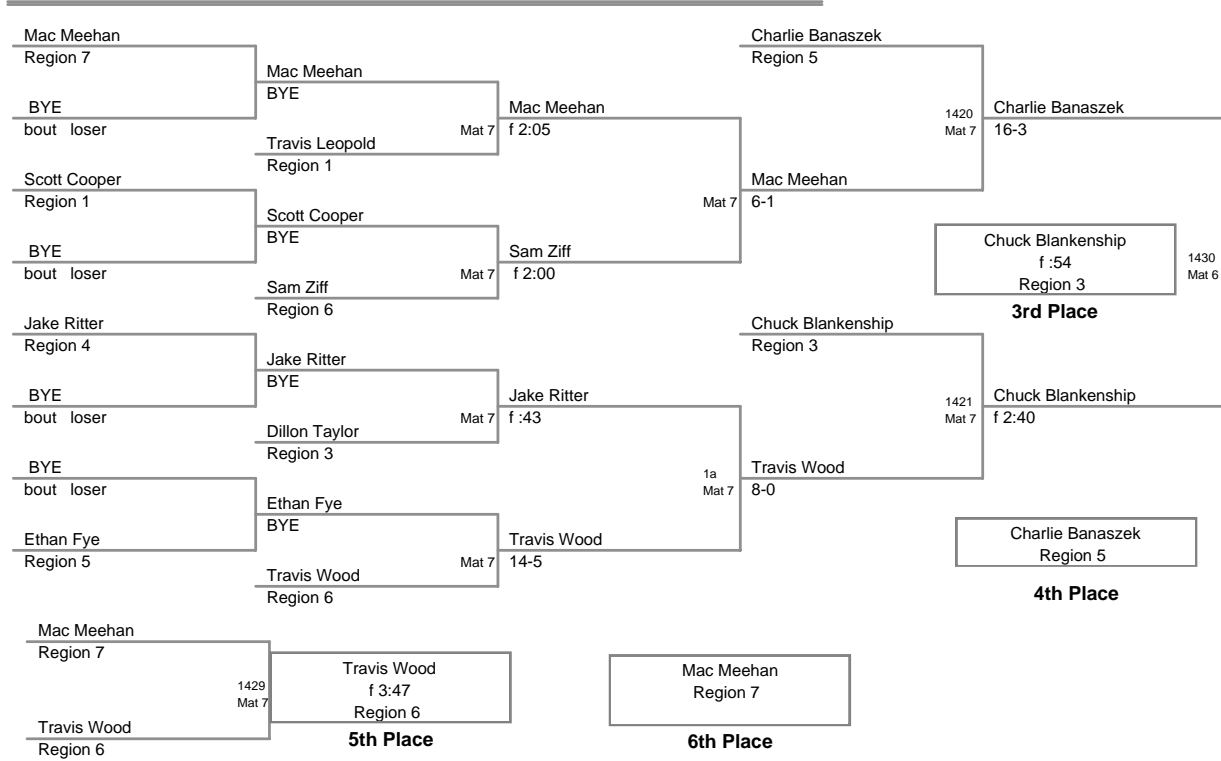

MD State Champ.  
14U

**108 Lbs**

**MD State Champ.  
14U**

**115 Lbs**

**MD State Champ.  
14U**

**130 Lbs**

MD State Champ.  
14U

**140 Lbs**