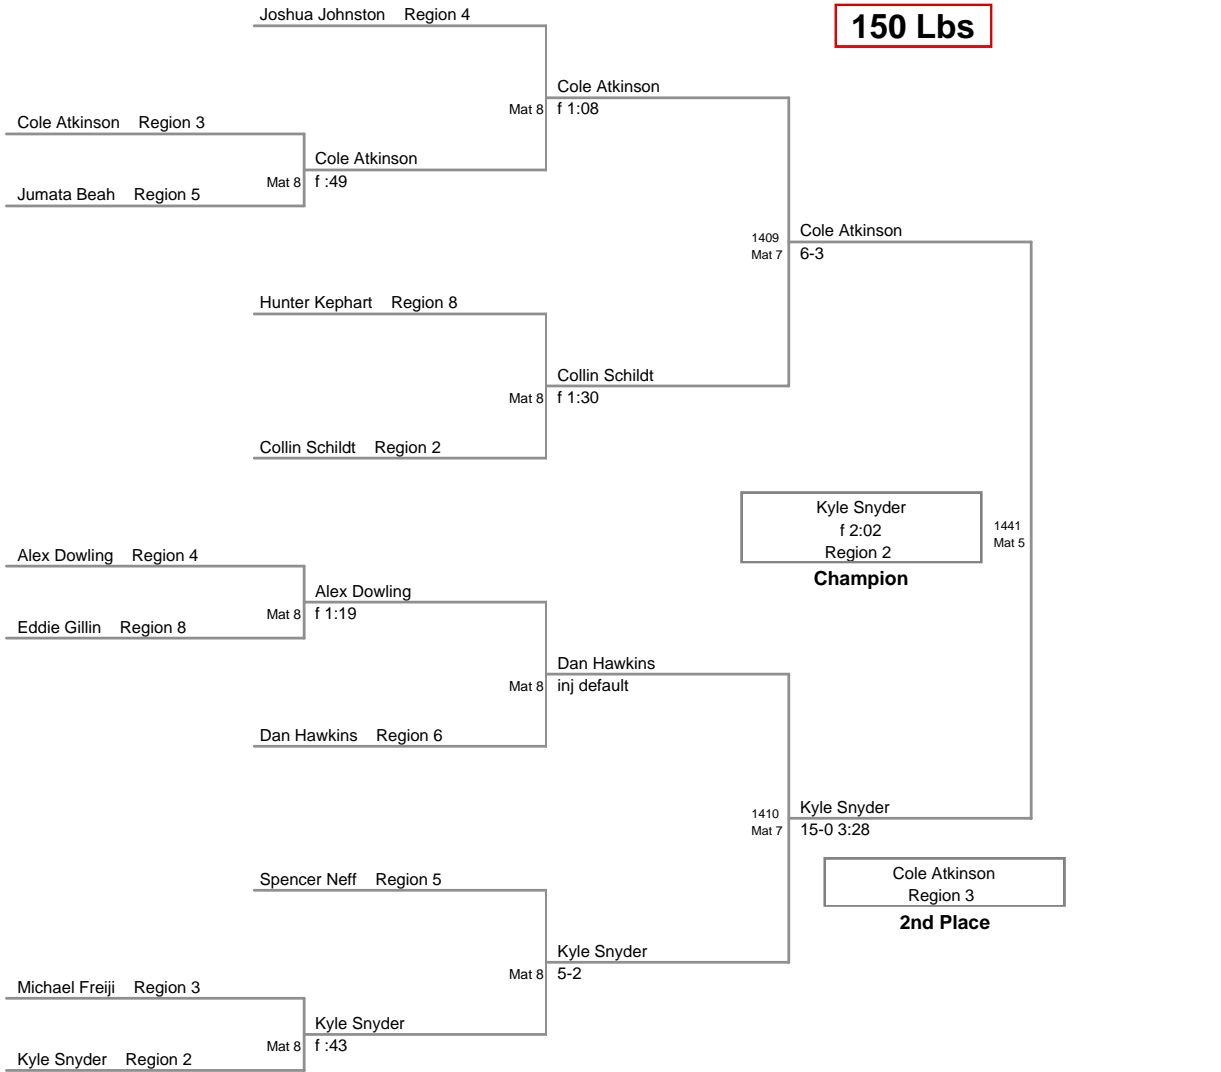

MD State Champ.
14U

150 Lbs