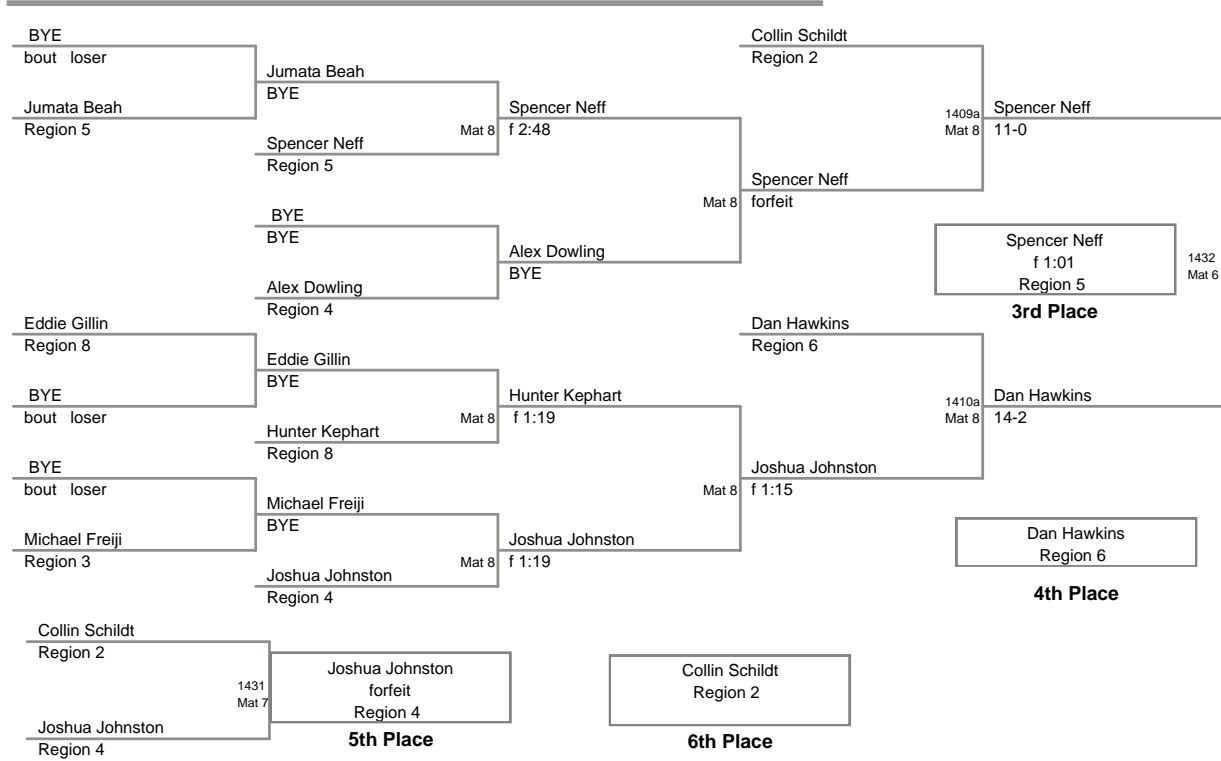

MD State Champ.
14U

150 Lbs