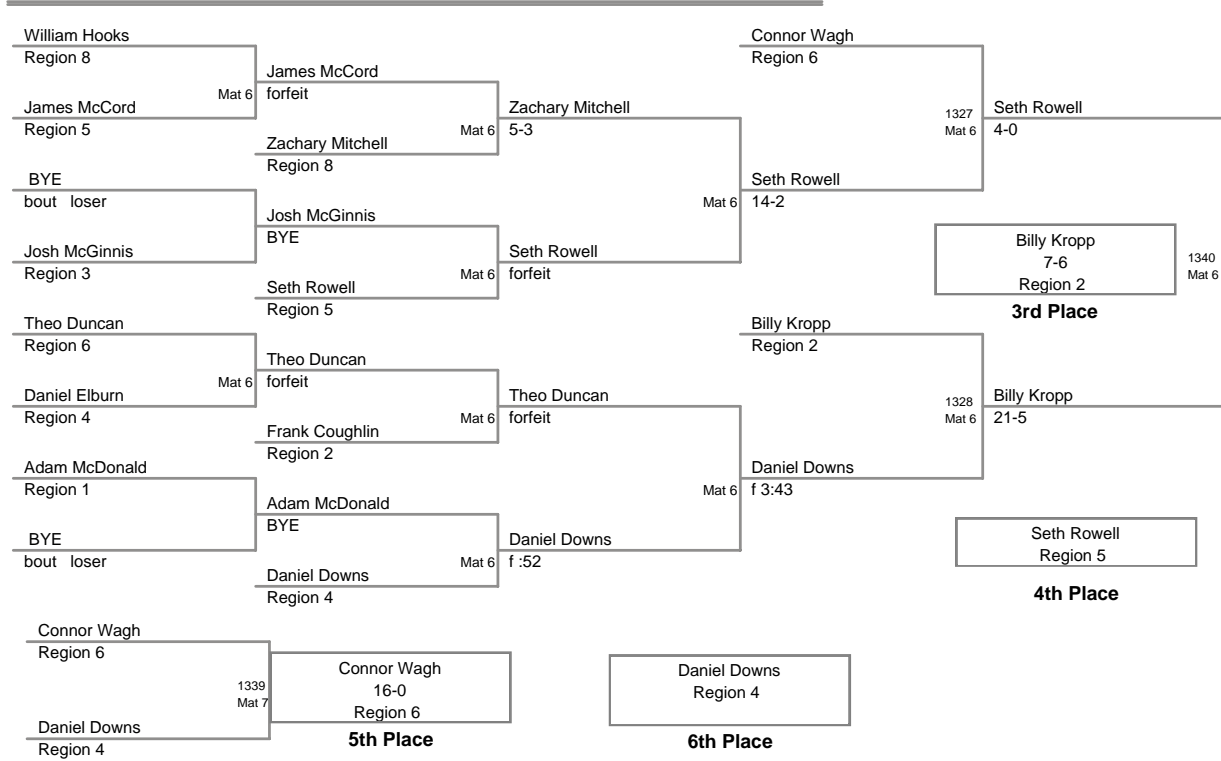

**MD State Champ.
14U**

115 Lbs