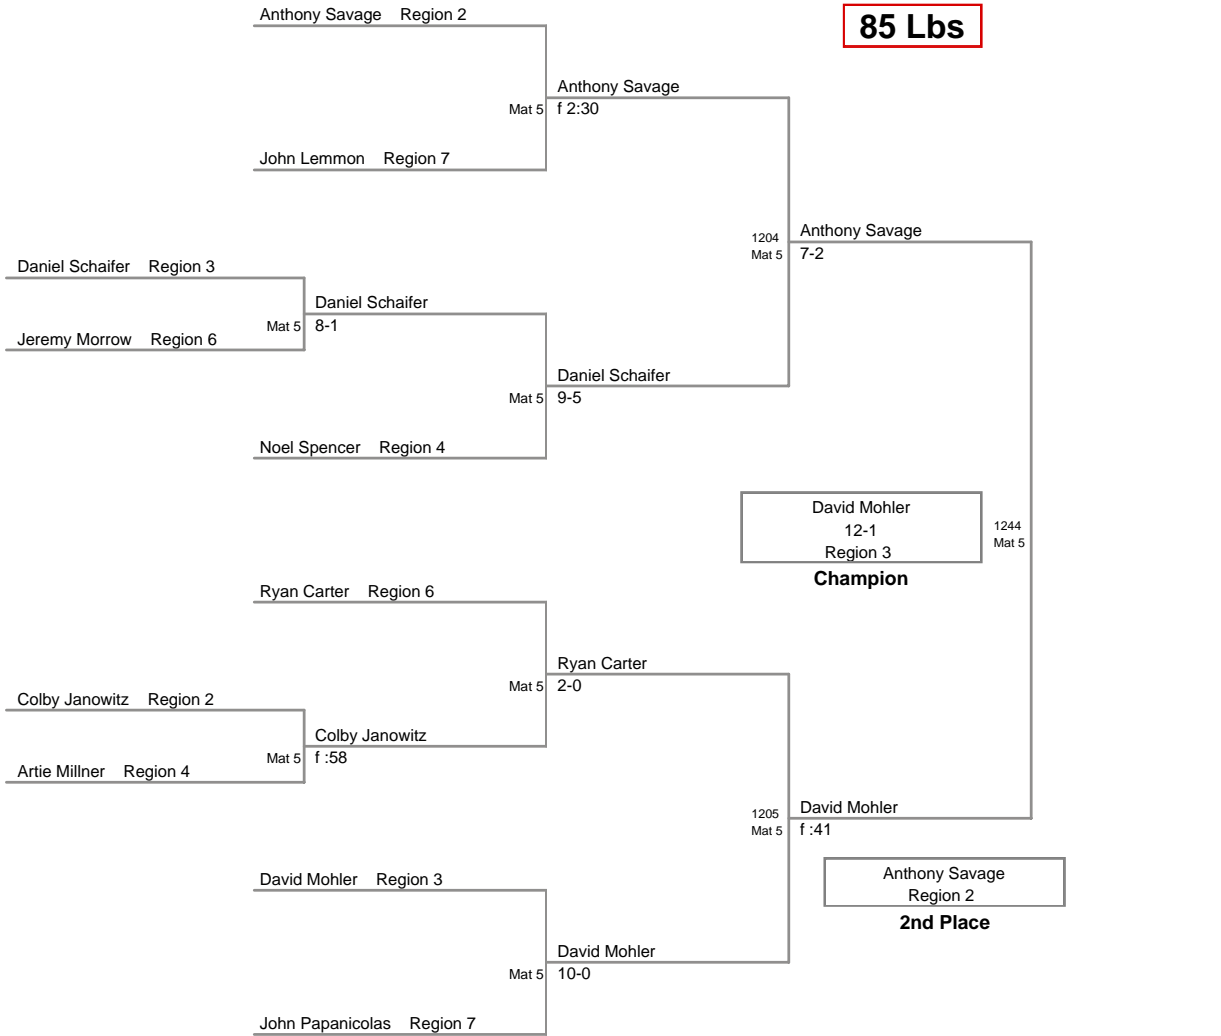

MD State Champ.  
14U

**80 Lbs**

MD State Champ.  
14U

**85 Lbs**

MD State Champ.  
14U

**90 Lbs**

**MD State Champ.  
14U**

**95 Lbs**

MD State Champ.  
14U

**108 Lbs**

**MD State Champ.  
14U**

**115 Lbs**

**MD State Champ.  
14U**

**130 Lbs**

MD State Champ.  
14U

**140 Lbs**