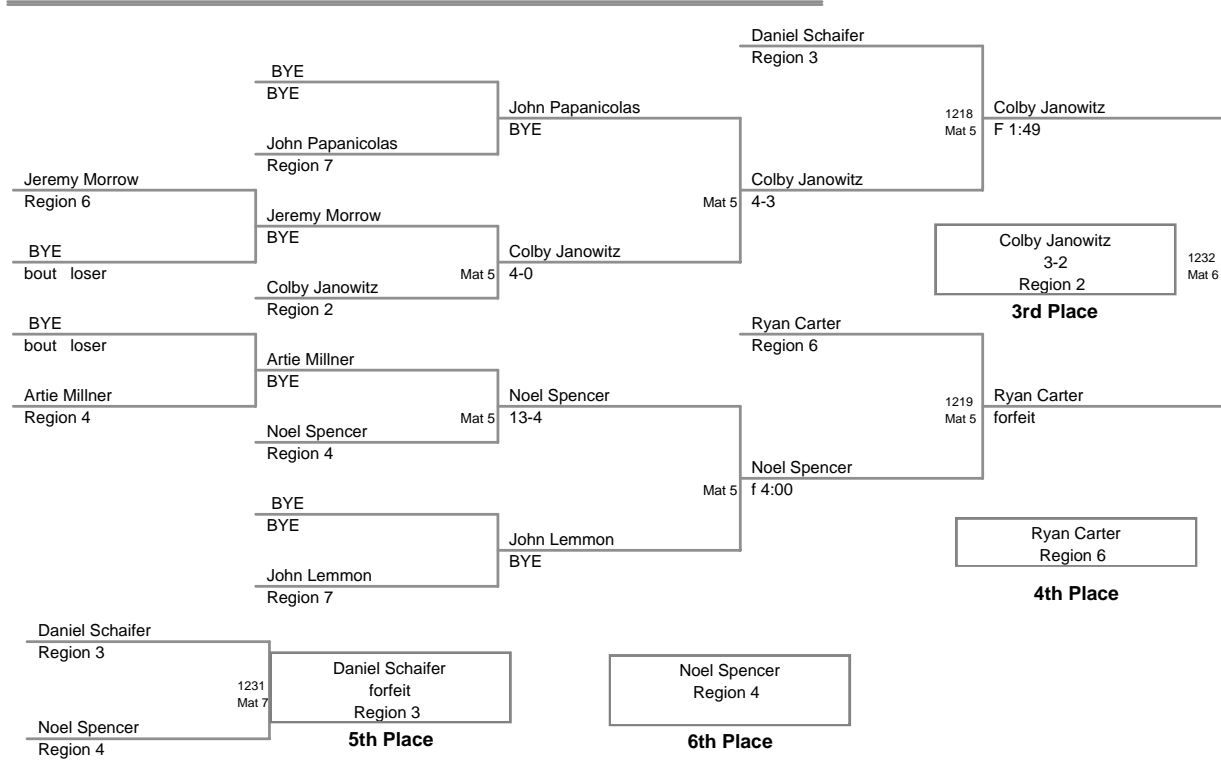

MD State Champ.  
14U

**80 Lbs**

MD State Champ.  
14U

**85 Lbs**

MD State Champ.  
14U

**90 Lbs**

**MD State Champ.  
14U**

**95 Lbs**