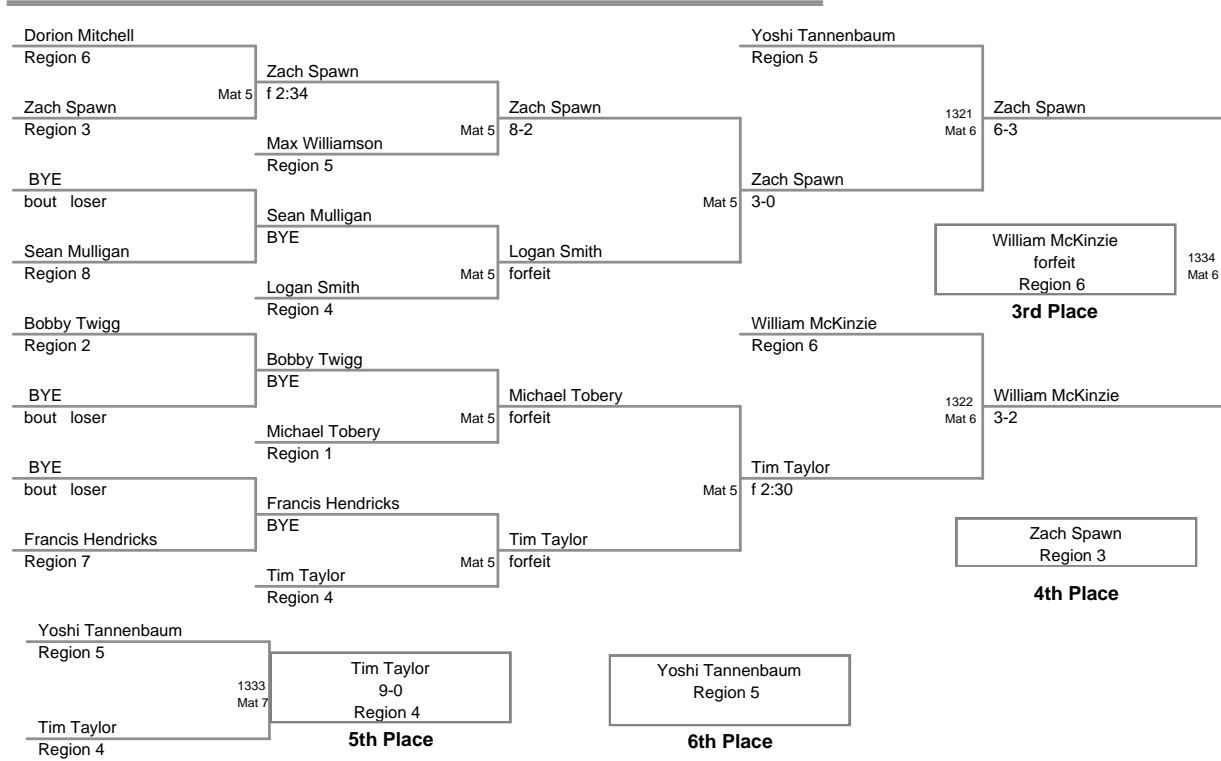

MD State Champ.  
14U

**80 Lbs**

MD State Champ.  
14U

**85 Lbs**

MD State Champ.  
14U

**90 Lbs**

**MD State Champ.  
14U**

**95 Lbs**