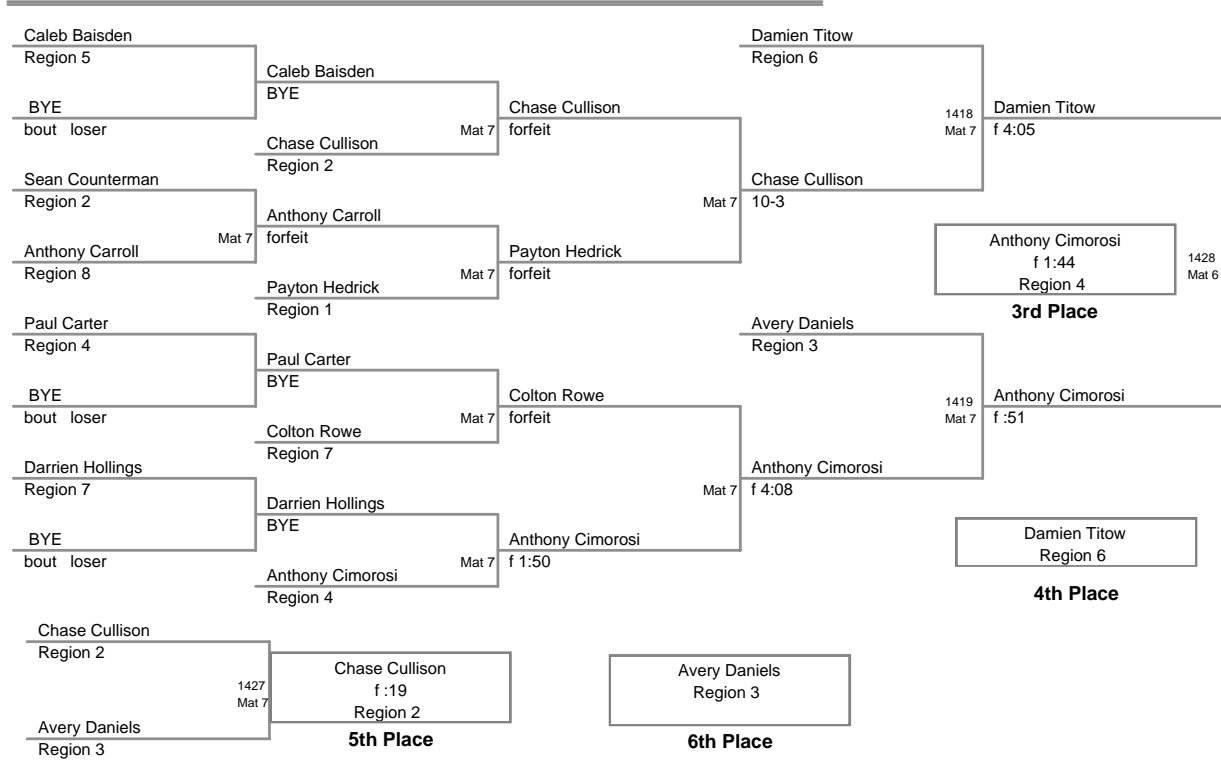

MD State Champ.  
14U

**108 Lbs**

**MD State Champ.  
14U**

**115 Lbs**

**MD State Champ.  
14U**

**130 Lbs**

MD State Champ.  
14U

**140 Lbs**