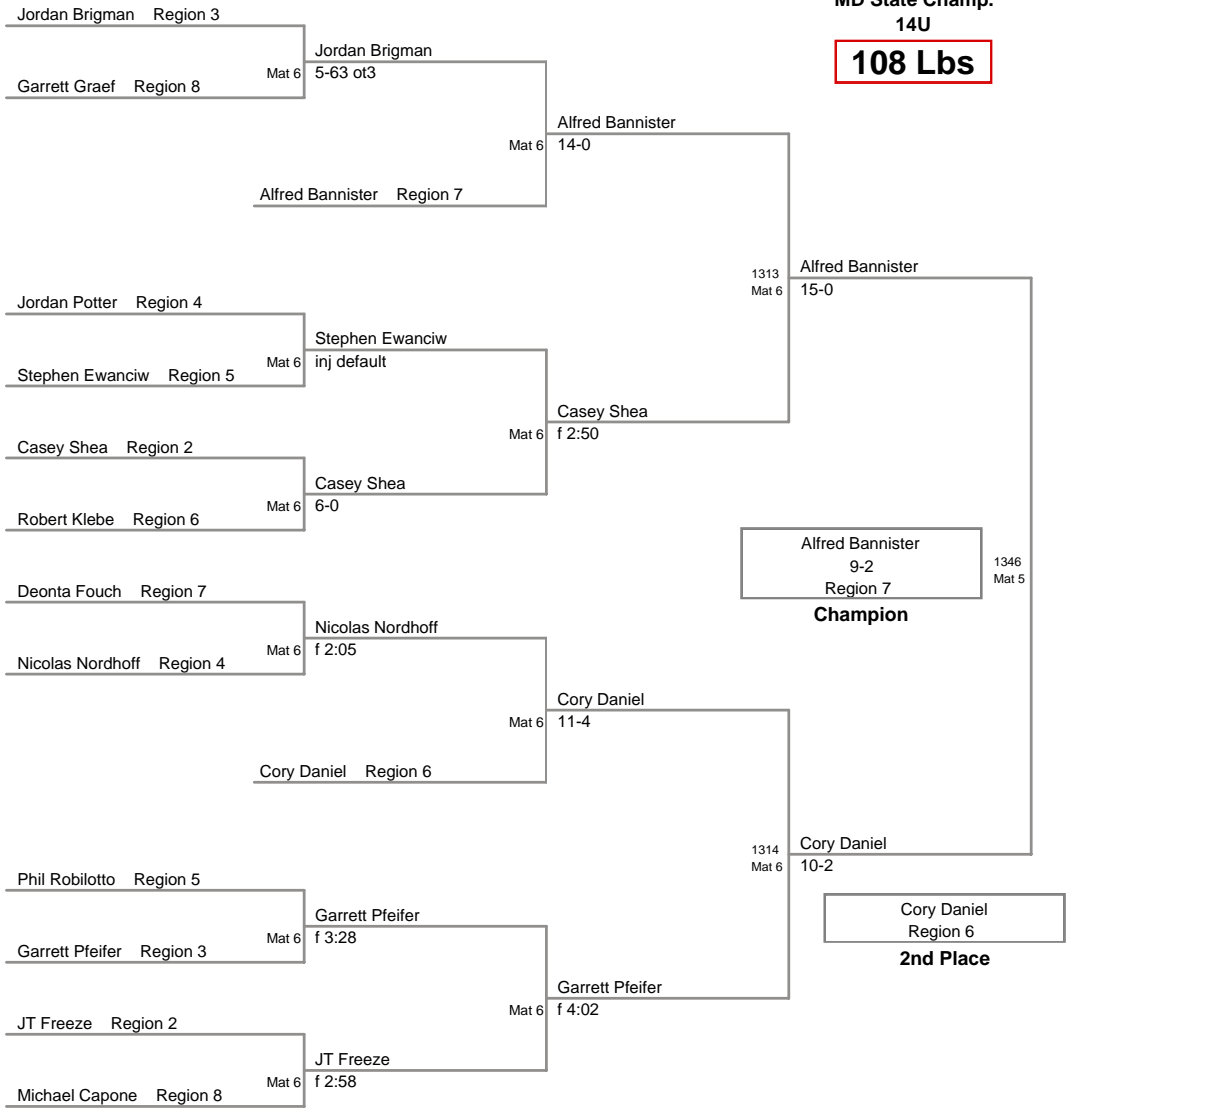

MD State Champ.
14U

108 Lbs